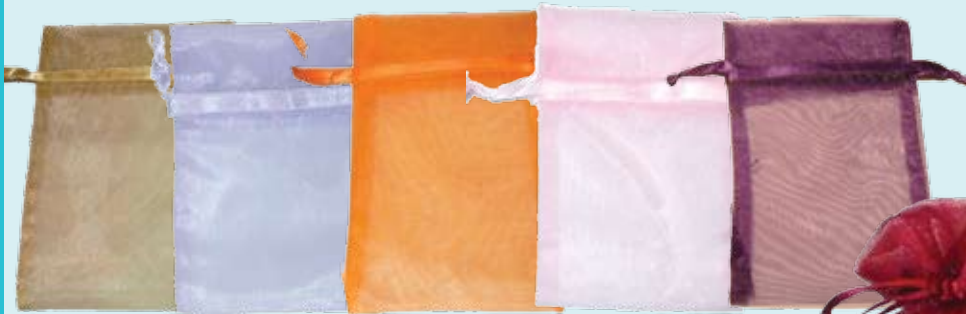

*PRICES INCLUDE GST

ORGANZA BAGS

Beautiful organza bags all with matching satin ribbon for closing. Make your products look classy displayed in our organza bags.

DIMENSIONS	PRICE /10
100mm X 150mm	\$5.00
Black, Burgundy, Gold, Ivory, Lavender, Orange, Pink, Plum, White	
70mm X 100mm	\$3.90
Black, Burgundy, Gold, Ivory, Lavender, Pink, White, Orange, Plum	