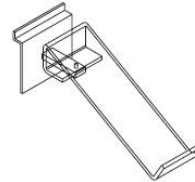

SLATWALL & SLATGRID ACCESSORIES

Acrylic

Shoe Shelf (Moulded)—\$4.95
250mm x 100mm

Shoe Shelf (Straight)—\$3.95
250mm x 100mm

Swivel shoe Shelf—\$16.95 & Sloping
Shoe Shelf—\$13.95

A4 Sign holder—\$21.95

GLASS & TIMBER SHELVES

Colours Available

Black and White.

Laminex colour range available to order

SIZES AVAILABLE

600 x 300 x 8 mm at \$29.95 ea
900 x 300 x 8 mm at \$39.95 ea
1200 x 300 x 8 mm at \$49.95 ea

SIZES AVAILABLE

600 x 300 x 18 mm at \$12.95 ea
900 x 300 x 18 mm at \$18.95 ea
1200 x 300 x 18 mm at \$24.95 ea

Suits any application but looks great with
slatwall brackets, end clips and grommets.
6mm glass also available in these sizes

SLATWALL WIRE BASKET

Baskets for Slatwall and Slat Grid are available in
Chrome, Black and White