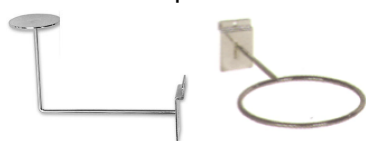

SLATWALL & SLATGRID ACCESSORIES

Metal Accessories—

All metal accessories are stocked in chrome only. If you require black or white accessories they are special order items and must be purchased in carton quantities. Please ask for a quote.

Straight Arm 300mm—\$7.95

Straight Arm 400mm—\$8.95

Hat Holder—\$8.95

Ball Holder—\$7.95

Utility/Picture Hook

These picture hooks can be purchased individually and are \$1.95 each.

6 Ball Sloping Arm—\$8.95

9 Pin Sloping Arm—\$11.95

Hand Bag Arm—\$13.95

Shelf Brackets—

150mm—\$2.95

200mm—\$3.95

250mm—\$4.95

300mm—\$5.95

350mm—\$6.95

End Clips and Grommets are available for \$0.70 a set.

Hangrails—

600mm Curved Rail—\$27.50

600mm Rectangular Rail—\$29.95

Hangrail Bracket 300mm—\$11.95

Hangrail Tube 1200mm L —\$18.95

Hooks —

These hooks come in a minimum quantity of 10.