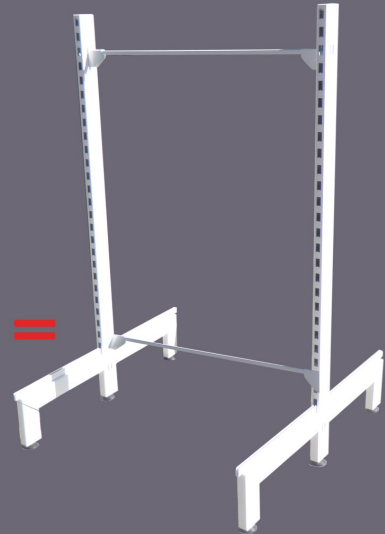

Gondola lengths are 900 mm's and 1200mm and are based on the pictures below.

These prices include GST
Freight costs may be extra.

**WOULD YOU LIKE A CHEAPER OPTION?
ASK ABOUT OUR BUDGET RANGE GONDOLA SYSTEM**

ENQUIRE TODAY!

GONDOLA SHELVING—BUDGET RANGE

2x SG1500DP

2x SGJOIN

8x SGBP300

2x SGBP75

1x SGTC

SGSHELF450

2x SGSB450 for each Shelf
none for Bottom Shelves

INSTRUCTIONS ON HOW TO BUILD THE GONDOLA SHELVING.

"Your One Stop Shopfittings Shop"