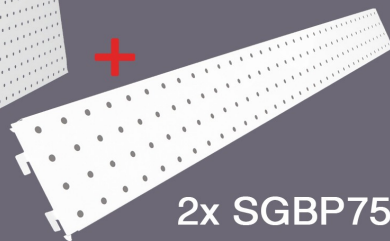

Gondola lengths are 900 mm's and 1200mm and are based on the pictures below.

These prices include GST
Freight costs may be extra.

**WOULD YOU LIKE A CHEAPER OPTION?
ASK ABOUT OUR BUDGET RANGE GONDOLA SYSTEM**

ENQUIRE TODAY!

GONDOLA SHELVING—BUDGET RANGE

2x SG1500DP

2x SGJOIN

8x SGBP300

2x SGBP75

1x SGTC

SGSHELF450