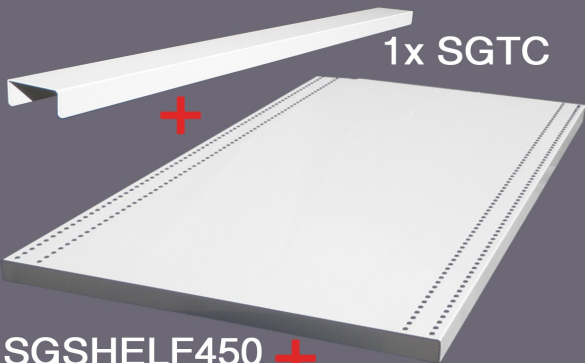

GONDOLA SHELVING—1200MM WIDE

SG1500SP	1500mm Single Post	\$36.95
SG1500DP	1500mm Double Post	\$45.95
SGPE	Post Extension	\$7.95
SGBP300	300mm Punched Back Panel	\$26.50
SGBP100	100mm Punched Back Panel	\$14.90
SGSB350	350mm Shelf Bracket	\$3.95
SGSB400	400mm Shelf Bracket	\$3.95
SGSB450	450mm Shelf Bracket	\$4.95
SGSHELF350	1200 x 350mm Shelf	\$38.50
SGSHELF400	1200 x 400mm Shelf	\$41.95
SGSHELF450	1200 x 450mm Shelf	\$44.95
SGFF	1200 x 50mm Front Fence	\$4.95
SGSF350	350 x 50mm Side Fence	\$0.95
SGSF400	400 x 50mm Side Fence	\$0.95
SGSF450	450 x 50mm Side Fence	\$1.95
SGJOIN	1200mm Joiner	\$6.50
SGTC	1200mm Top Cover	\$9.70

Gondola lengths are 900 mm's and 1200mm and are based on the pictures below.

These prices include GST
Freight costs may be extra.

**WOULD YOU LIKE A CHEAPER OPTION?
ASK ABOUT OUR BUDGET RANGE GONDOLA SYSTEM**

ENQUIRE TODAY!

GONDOLA SHELVING—BUDGET RANGE

2x SG1500DP

2x SGJOIN

8x SGBP300

2x SGBP75

1x SGTC

SGSHELF450

2x SGSB450 for each Shelf
none for Bottom Shelves

INSTRUCTIONS ON HOW TO BUILD THE GONDOLA SHELVING.

"Your One Stop Shopfittings Shop"