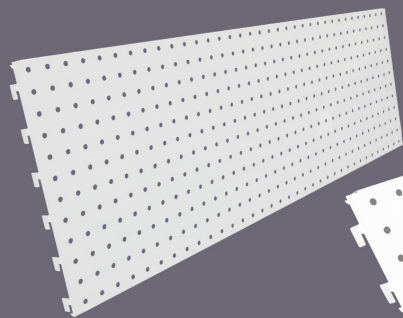

Gondola lengths are 900 mm's and 1200mm and are based on the pictures below.

These prices include GST
Freight costs may be extra.

**WOULD YOU LIKE A CHEAPER OPTION?
ASK ABOUT OUR BUDGET RANGE GONDOLA SYSTEM**

ENQUIRE TODAY!

GONDOLA SHELVING—BUDGET RANGE

2x SG1500DP

2x SGJOIN

8x SGBP300

2x SGBP75

1x SGTC

SGSHELF450