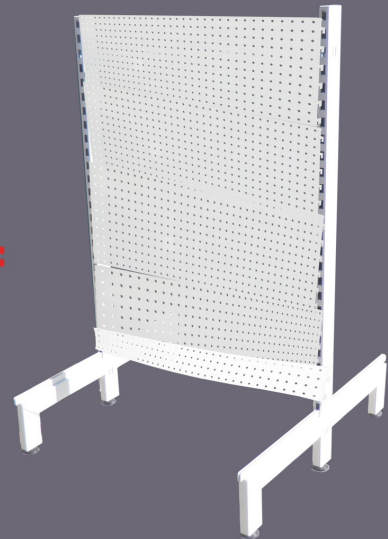

GONDOLA SHELVING—1200MM WIDE

SG1500SP	1500mm Single Post	\$36.95
SG1500DP	1500mm Double Post	\$45.95
SGPE	Post Extension	\$7.95
SGBP300	300mm Punched Back Panel	\$26.50
SGBP100	100mm Punched Back Panel	\$14.90
SGSB350	350mm Shelf Bracket	\$3.95
SGSB400	400mm Shelf Bracket	\$3.95
SGSB450	450mm Shelf Bracket	\$4.95
SGSHELF350	1200 x 350mm Shelf	\$38.50
SGSHELF400	1200 x 400mm Shelf	\$41.95
SGSHELF450	1200 x 450mm Shelf	\$44.95
SGFF	1200 x 50mm Front Fence	\$4.95
SGSF350	350 x 50mm Side Fence	\$0.95
SGSF400	400 x 50mm Side Fence	\$0.95
SGSF450	450 x 50mm Side Fence	\$1.95
SGJOIN	1200mm Joiner	\$6.50
SGTC	1200mm Top Cover	\$9.70

ENQUIRE TODAY!

GONDOLA SHELVING—BUDGET RANGE

2x SG1500DP

2x SGJOIN

8x SGBP300

2x SGBP75

1x SGTC

SGSHELF450

2x SGSB450 for each Shelf
none for Bottom Shelves

INSTRUCTIONS ON HOW TO BUILD THE GONDOLA SHELVING.

"Your One Stop Shopfittings Shop"