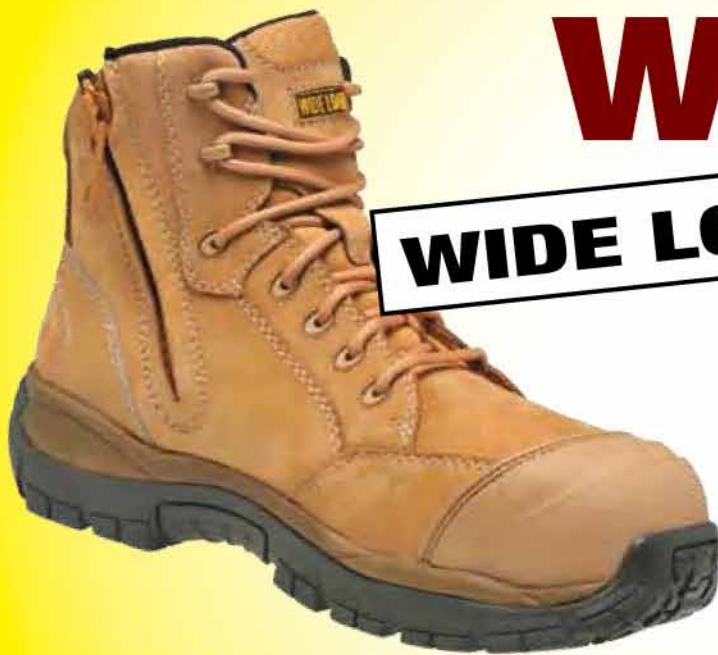

\$155

FIRM STEPS

Mens Firm Steps

ALL
\$165

Plain lace
- all leather

Walker all leather
or Walker leather
& stretch

Top stretch,
leather &
stretch

**REMOVABLE
INSOLES -
ALL BLACK**