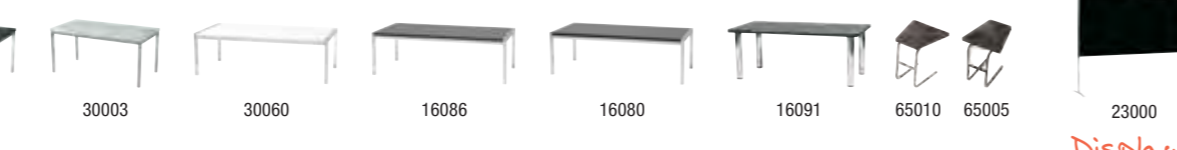

Display Screens page 18