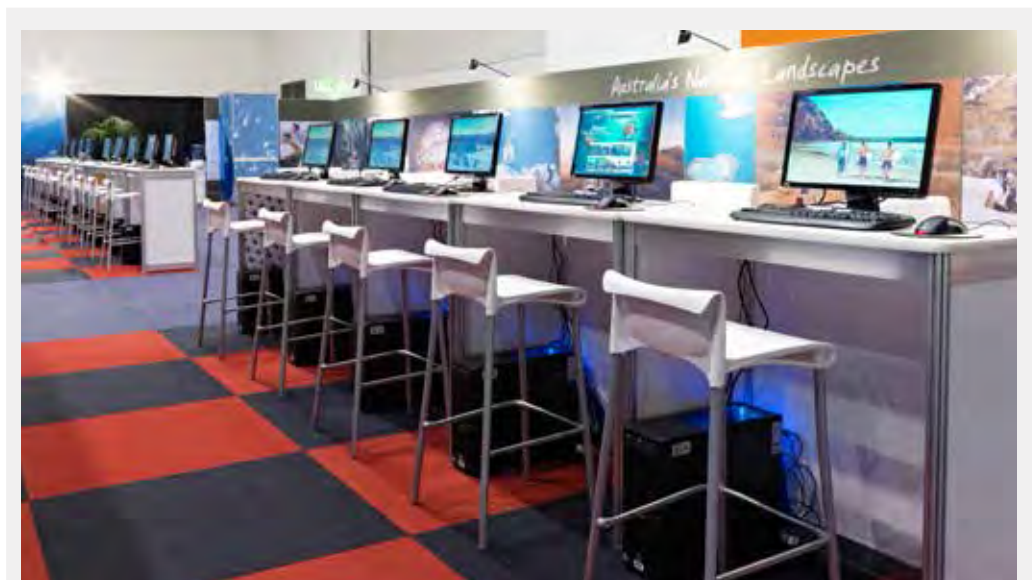

Laptop Computer with Powerpoint 95006

Plasma/LCD Screen Floor Stand
Black 200cm High 99148
Adjustable height setting for screen and shelf
Plasma not included
Wall Mount Brackets required for Wall Mounts