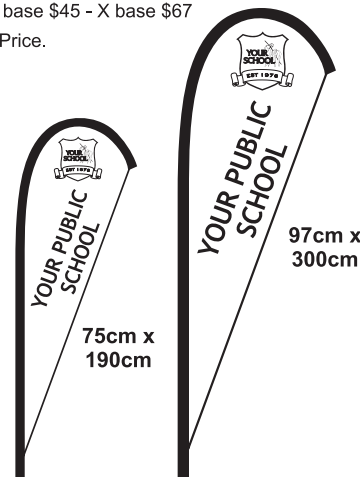

Each Price.

1500mm x 900mm fabric flag price list - Full colour print

Each flag comes with 45mm pockets to fit a wooden poles

QTY	1	2	3	4	5
1	\$185	\$129	\$117	\$105	\$99

Each Price.

Wooden poles are extra.

Please email any enquiries to [signs@signsplus.com.au](mailto:signs@signsplus.com.au)  
Prices are inclusive of GST, delivery and artwork charges may apply.

SCHOOL BANNERS

2500mm x 800mm Banner price list - Single sided full colour print

Each heavy duty pvc banner with eyelets and rope.

QTY	1	2	3	4	5
1	\$319	\$288	\$277	\$275	\$273

Each Price.

TEAR DROP BANNERS

QTY	FULL COLOUR, PRINT ONE SIDE ONLY	
each price	SIZE 750mm x 1900mm	SIZE 970mm x 3000mm
1	\$216	\$243
2	\$189	\$225
3	\$180	\$216
4	\$175	\$213

QTY	FULL COLOUR, PRINT BOTH SIDES	
each price	SIZE 750mm x 1900mm	SIZE 970mm x 3000mm
1	\$256	\$342
2	\$243	\$324
3	\$234	\$315
4	\$230	\$311

Spike base \$45 - X base \$67

Each Price.

Portable Pull Up Banner  
custom design from  
**\$196 ea**  
845mm x 2000mm