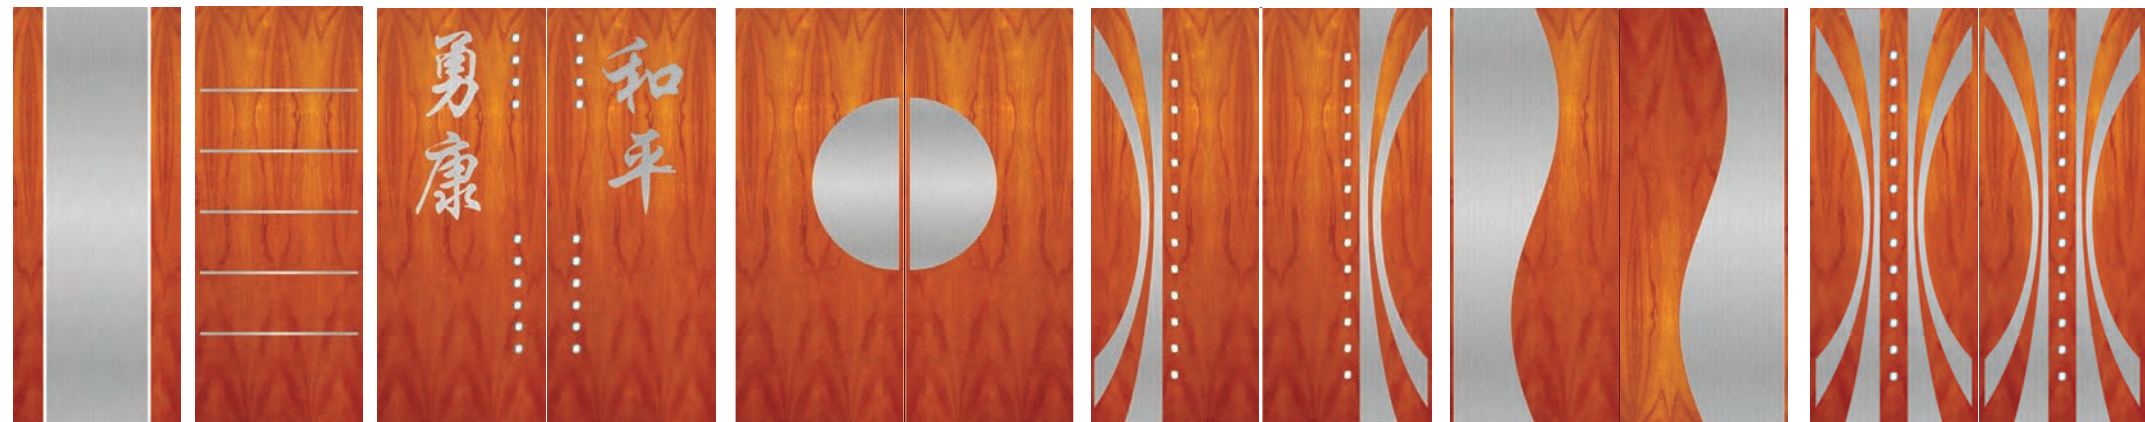

**ALL PRICES INCLUDE GST**

**Kakadu** 🔥  
 Size Cedar  
 2040 x 820 \$2224  
 2340 x 820 \$2321  
 metallic strip to both sides  
 price per door  
 stainless steel eyelets / clear or etched glass

**Shimmer** 🔥  
 Size Cedar  
 2040 x 820 \$1573  
 2340 x 820 \$1672  
 price per door

As a natural product, the timbergrain and colour of actual doors supplied may vary from the catalogue images.

All metallic faced designs priced with flush fitted metal composite to outside face only. All glazed door prices allow for clear glazing. Other glass options P.O.A. All doors can be supplied with kit frames or as pre-hung units at additional cost.