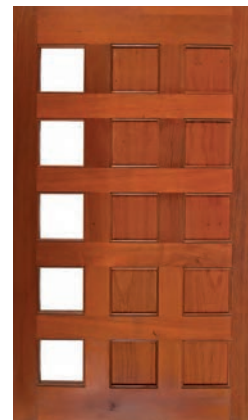

Coolum Margin Glazed 🔥

Size	Cedar door	framed* unit
2040 x 1200 x 45	$1564	$2906
2280 x 1200 x 45	$1821	$3202
grey & translucent glass +10% shoji glass +15%