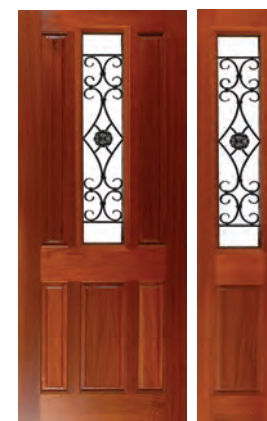

Madrid

Size	Cedar
2040 x 820 x 40	\$1500

price per door  
sun + weather protection required

Mediterranean

Size	Cedar
2040 x 820 x 40	\$1421
2040 x 410 x 40	\$785
2340 x 820 x 40	\$1606

sidelight glazed clear  
sun + weather protection required