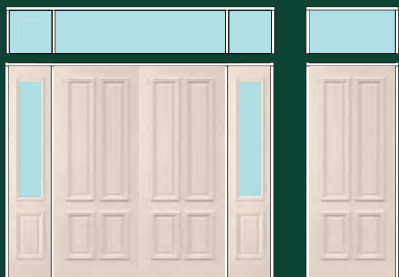

PCL4 2 doors + 2 sidelights entry unit

PCL4 single door entry unit

door size (mm)	frame width (mm)	without transom 2110mm high	with transom 2400mm high
820	2568	$3410	$4057
870	2668	$3630	$4293
920	2768	$3630	$4308

frame width (mm)	without transom 2110mm high	with transom 2400mm high
890	$1127	$1380
940	$1237	$1498
990	$1237	$1505

OTHER DOOR ENTRY OPTIONS

SEE PRICES IN THE TABLE BELOW

* sidelights to PSC1 are fixed clear glass only