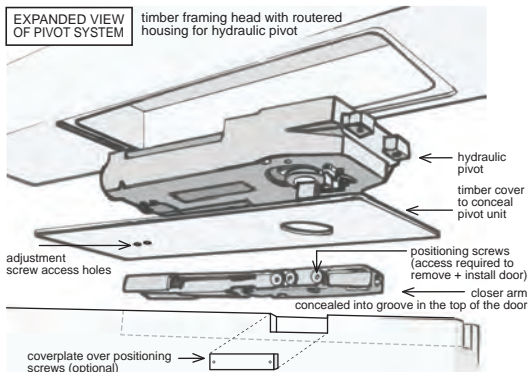

EXPANDED VIEW OF PIVOT SYSTEM

timber framing head with routed housing for hydraulic pivot

FRAMED PIVOT SIZING

Door Size	Pivot Frame Size	Butt Hinged Frame Size
2040 x 1200	2167 x 1270	2100 x 1270
2040 x 1500	2167 x 1570	2100 x 1570
2280 x 1200	2400 x 1270	2340 x 1270
2280 x 1500	2400 x 1570	2340 x 1570

NOTES:

Our solid red cedar range of pivot sized doors can be hung conventionally on multiple heavy duty butt hinges or pivoted on hydraulic door closers concealed in the transom to ensure a safe and smooth self closing door operation.