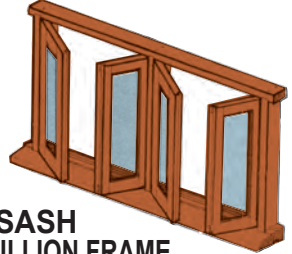

woodworkers casement windows

woodworkers stock casement windows

- Price includes:
- clear glazing, silicone fixed with timber beads
 - factory hanging on stainless steel friction stays
 - durable 165 x 68mm merbau sills
 - engineered 140 x 32mm red cedar jambs
 - external stops grooved for weatherseals if required
 - windows suitable for N2 wind zones
 - locking hardware available separately, see pg 37

STANDARD CASEMENTS ARE SUPPLIED WITHOUT LOCKING HARDWARE

DESIGN PERFORMANCE
Structural 900 Pa
Water Resistance 150 Pa

retractable insect screens subject to availability

STANDARD UNITS ARE SUPPLIED WITHOUT WEATHERSEALS. IN EXPOSED LOCATIONS PERIMETER WEATHERSEALS ARE OPTIONAL AT ADDITIONAL COST \$32 PER SASH

ALL PRICES INCLUDE GST

framed casements are prehung on premium stainless steel friction stays to last a lifetime

1 SASH FRAME

2 SASH FRAME

3 SASH FRAME

4 SASH FRAME

4 SASH MULLION FRAME

sash only price 1 hinged sash 2 sashes hinged as pair 3 sashes hinged in one direction 4 sashes hinged in one direction 4 sashes hinged as pairs with centre mullion