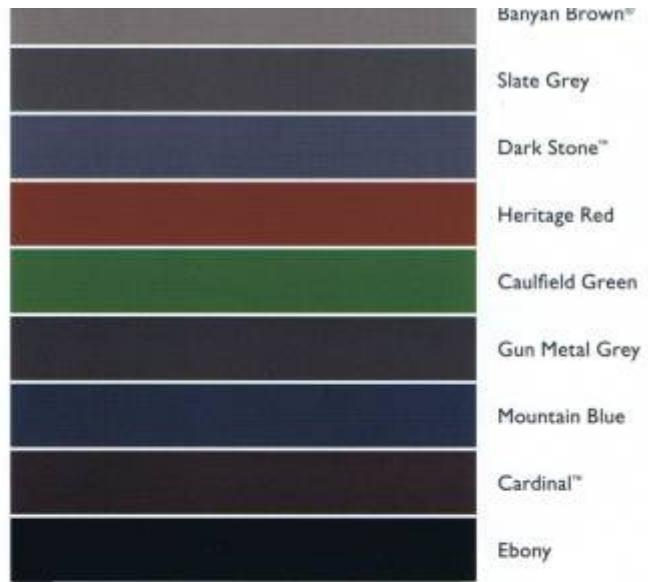

CGI COLOUR ROOFING

Single Sided

	Off White
	Smooth Cream
	Gull Grey
	Moss Vale Sand
	Merino
	Ripplesand®
	Birch
	Mist Green
	Armour Grey
	Marsh™
	Rivergum
	Tuscan Red
	

OUTBACK® DECK & CGI

Double Sided*

Alpine® Alpine®		
Sand Dune® Sand Dune®		
Desert™ Desert™		

*Not available for curved roof sheathing

COOLDEK ROOFING

Top Side	Off White	
	Smooth Cream	
	Gull Grey	
	Merino	
	Birch	
	Mist Green	
	Tuscan Red	
Under Side	Off White	
	Alpine®	
	Sand Dune®	
	Desert™	

QUEENSLAND