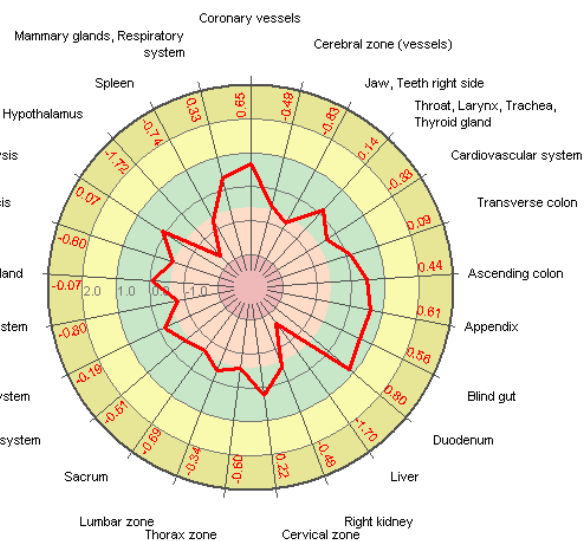

24 Hours Of Wearing An Orgonium Orgone Pendant

With Wearing No Orgonium Orgone Pendant

GDV Diagram

Julie - beforeblue - GDV-images without filter

Left side

Right side

JS(RMS)
-0.05 (0.46)

Numerical data
on the diagram is for: