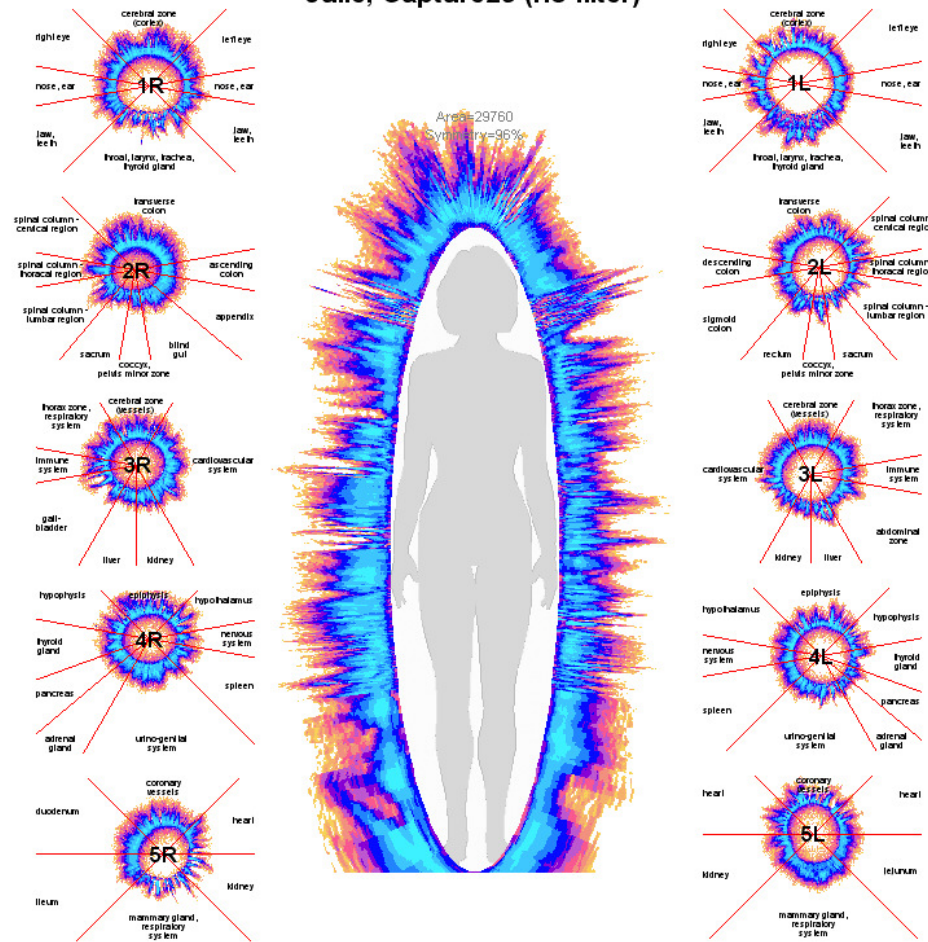

24 Hours With Orgonium Orgone Pendant

The aura is
complete
and is
uniform and
symmetrical
and bright
The immune
system in
harmony

<http://www.OrgoneEnergy.com>

GDV Energy Field

Julie, Capture29 (no filter)