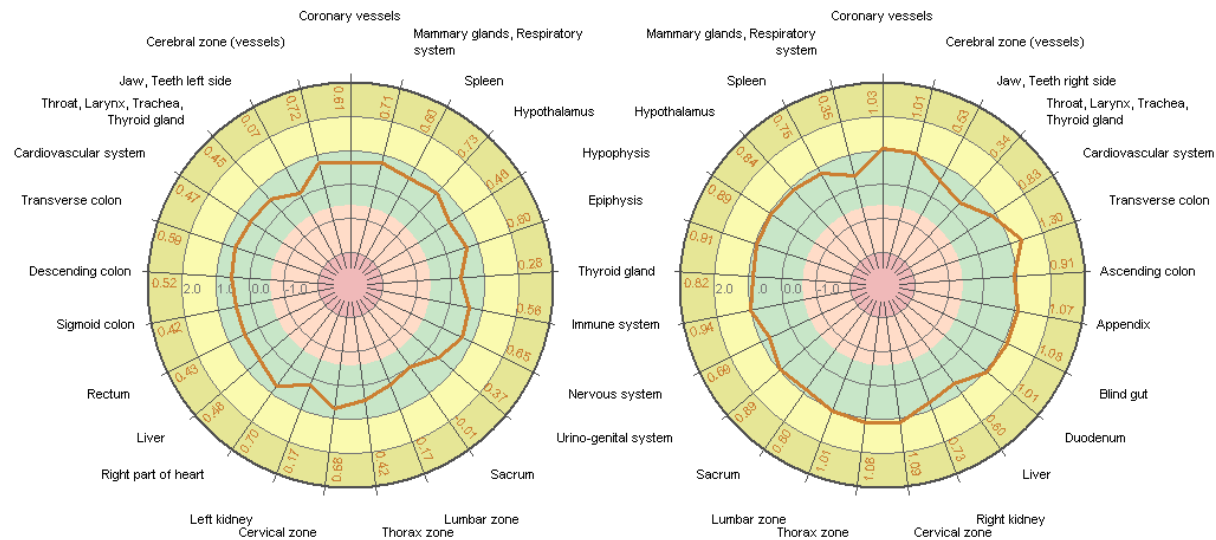

GDV Diagram

Julie - afterblue6hours - GDV-images without filter

Left side

Right side

JS(RMS)
0.39 (0.33)

JS(RMS)
0.42 (0.45)

Numerical data
on the diagram is for:
Julie - afterblue6hours - GDV-images without filter

© Kirlionics Technologies International

With Wearing An Orgonium Orgone Pendant After 24 Hours

GDV Diagram

Julie - afterblue24hours - GDV-images without filter

Left side

Right side

JS(RMS)
0.47 (0.21)

JS(RMS)
0.86 (0.23)

Numerical data
on the diagram is for:
Julie - afterblue24hours - GDV-images without filter

© Kirliotics Technologies International

Orgone Orgonium Orgone Pendants Have Absolutely Been Proven That They Actually Work