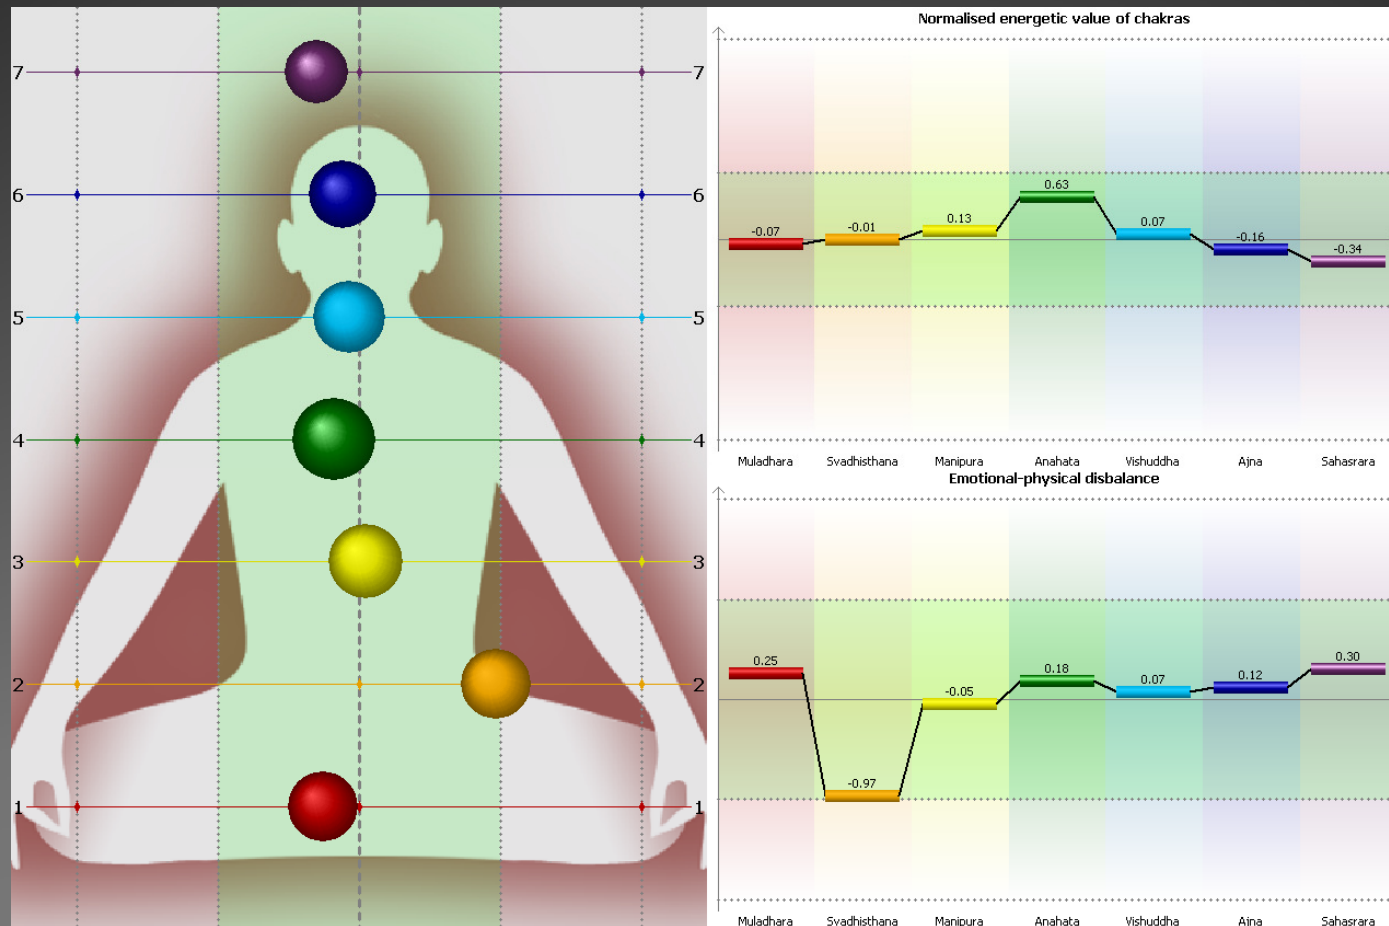

Three (3) Hours With Wearing The Orgonium Orgone Pendant