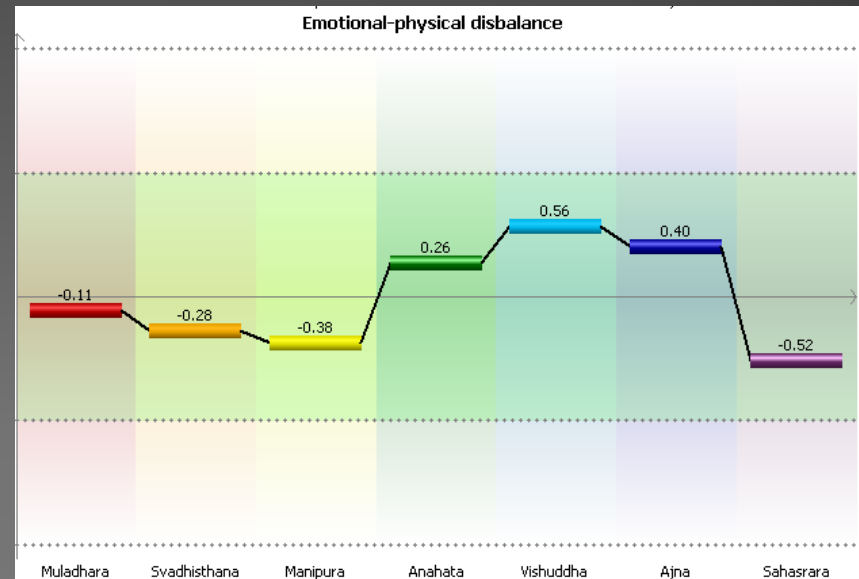

The Chakras

- There is a sitting man on the left of the image
- There are seven circles
- The optimum position for the dots is that they are even and sit in a straight line
- The left side is psychological imbalance
- The right is physical imbalance

Analysis of the results with no Orgone Energy Pendant

Purple Orgonium Orgone
Energy Healing Pendant

Normalised Energetic Values Of The Chakras

This is the amount of energy the chakra is emitting

- The green corridor is normal
- Readings above the line are over active
- Readings below are under active
- Where the line is the highest this is the most active chakra and the colour of the persons aura

Emotional & Physical Disturbance Of Chakras

- Above the green line the psychological imbalance
- Below the green line is physical imbalance

Looking At Progressive Readings With & Without The Orgonium Orgone Pendant