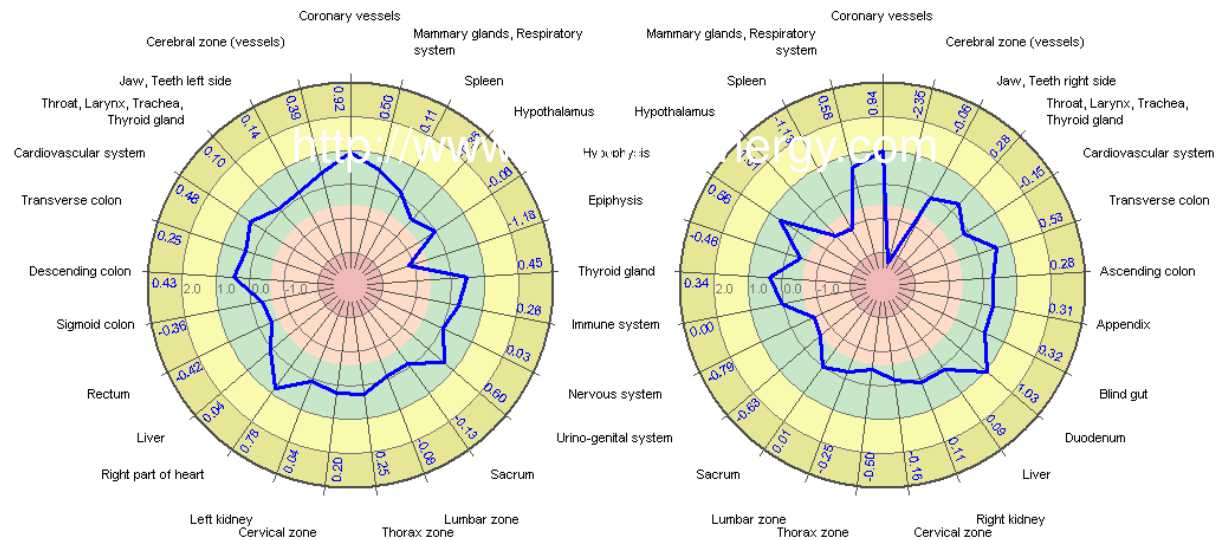

24 Hours Of Wearing An Orgonium Orgone Pendant

With Wearing No Orgonium Orgone Pendant

GDV Diagram

Julie - beforeblue - GDV-images without filter

Left side

Right side

JS(RMS)
-0.05 (0.46)

Numerical data
on the diagram is for:

JS(RMS)
-0.25 (0.66)

© Kirliotics Technologies International

With Wearing An Orgonium Orgone Pendant For Three (3) Hours

GDV Diagram

Julie - afterblue3hours - GDV-images without filter

Left side

Right side

JS(RMS)
0.14 (0.43)

GDV Diagram

Julie - afterblue6hours - GDV-images without filter

Left side

Right side

JS(RMS)
0.39 (0.33)

JS(RMS)
0.42 (0.45)

Numerical data
on the diagram is for:
Julie - afterblue6hours - GDV-images without filter