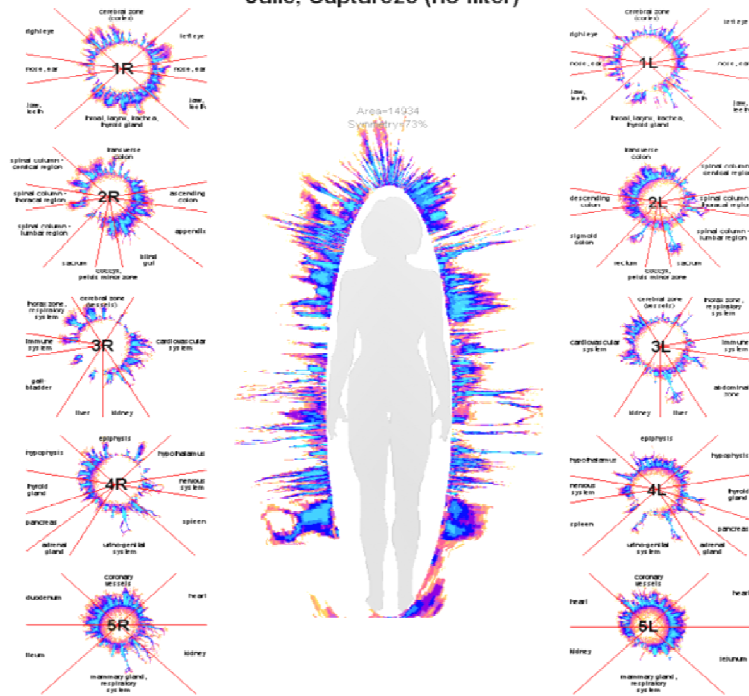

GDV Energy Field

Julie, Capture26 (no filter)

Photos of ten fingers then produce an Executive image (whole body)