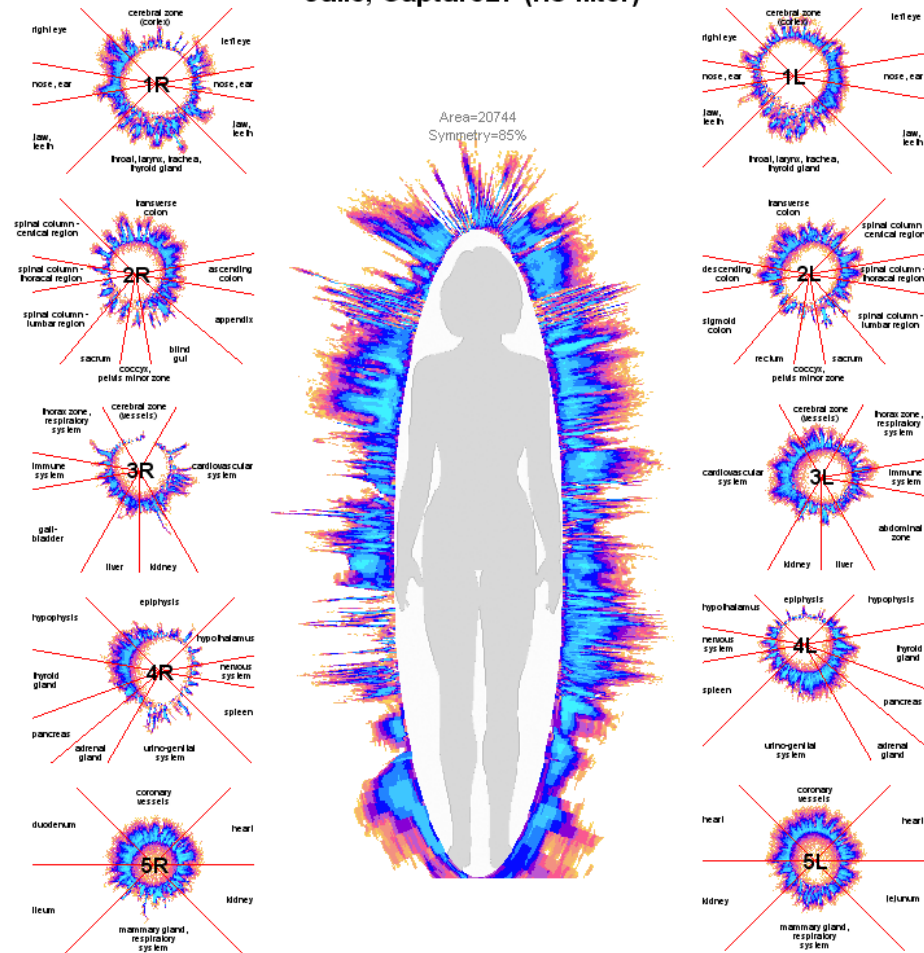

Why The Finger Tips?

- The meridians of the body relate to the systems and organs of the body
- These meridians are represented in the hands and the fingers
- Extensive research has identified the organ or systems represented by each finger
- The GDV system measures over 30 parameters and scores them statistically to evaluate changes in health psychological states and also therapeutic regimes

GDV Energy Field

Julie, Capture26 (no filter)

Photos of ten fingers then produce an Executive image (whole body)

The Research

- The GDV system has been used to test the effects that the Orgonium Orgone Pendant has on the subject's aura.
- An Aura which is healthy has good symmetry, brightness and uniformity with the Orgonium Orgone Pendant being worn.
- This means the body is best positioned to fight disease.
- The immune system is activated.
- The images are presented in different ways but the same sequence:
- Image 1 is without the Orgonium Orgone Pendant being worn
- Image 2 is after wearing the Orgonium Orgone Pendant for 3 hours
- Image 3 is after wearing the Orgonium Orgone Pendant for 6 hours
- Image 4 is after wearing the Orgonium Orgone Pendant for 24 hours

With No Orgonium Orgone Pendant

The aura is
not complete
and in many
places is
very
inconsistent
lacks
symmetry

GDV Energy Field

Julie, Capture26 (no filter)

3 Hours With Orgonium Orgone Pendant

The aura is
increasing
areas that
had no
coverage
are covered

<http://www.OrgoneEnergy.com>

GDV Energy Field

Julie, Capture27 (no filter)

6 Hours With Orgonium Orgone Pendant

The aura is
nearly
symmetrical
and nearly
uniform

<http://www.OrgoneEnergy.com>

GDV Energy Field