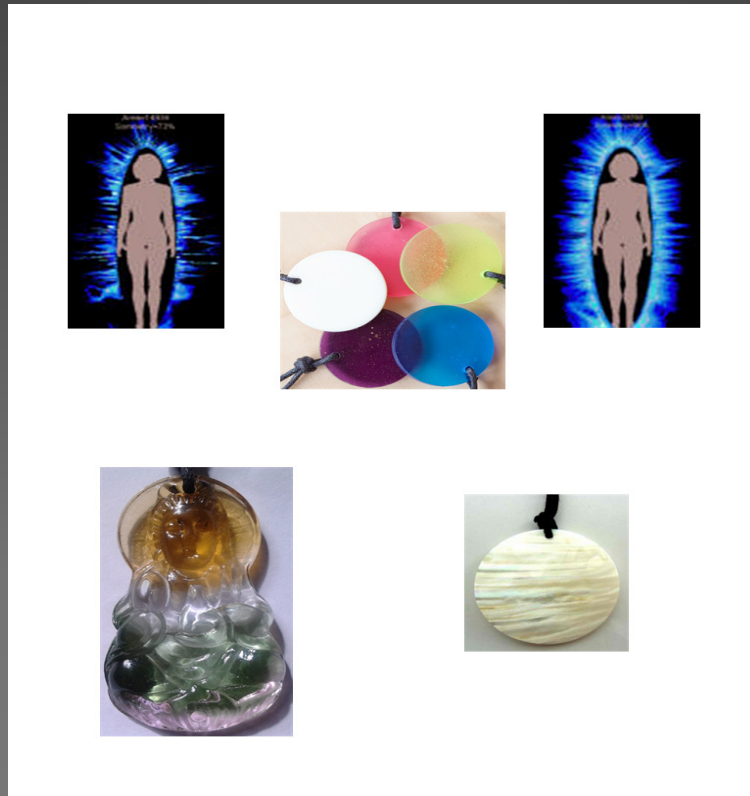

Other Views Of The GDV

Harmony Quantum Orgone Energy HealingPendants

<http://www.OrgoneEnergy.com>