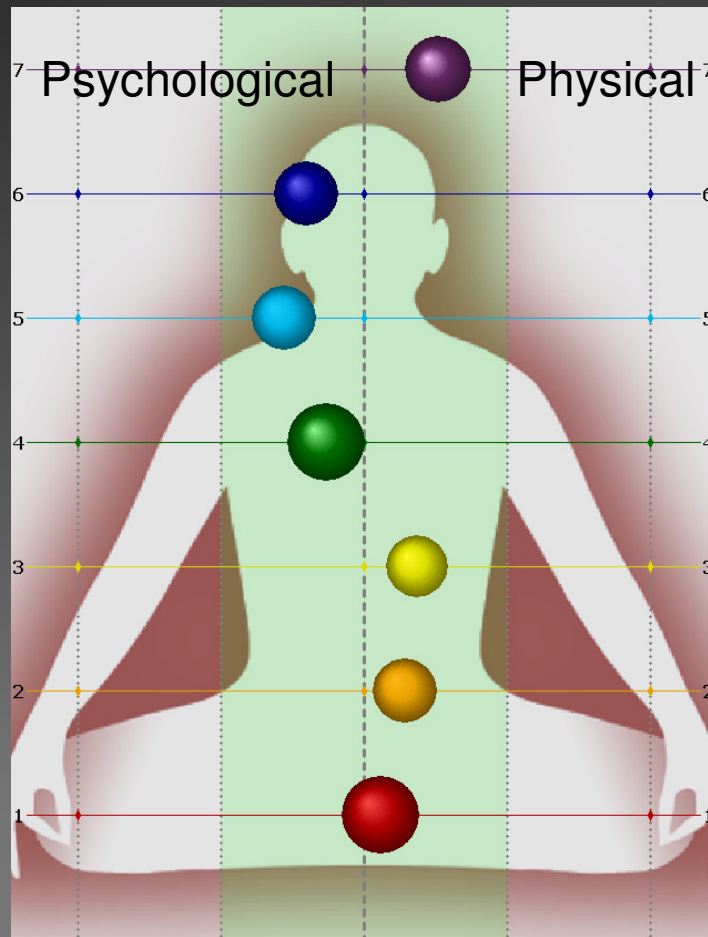

Analysis of the results with no Orgone Energy Pendant