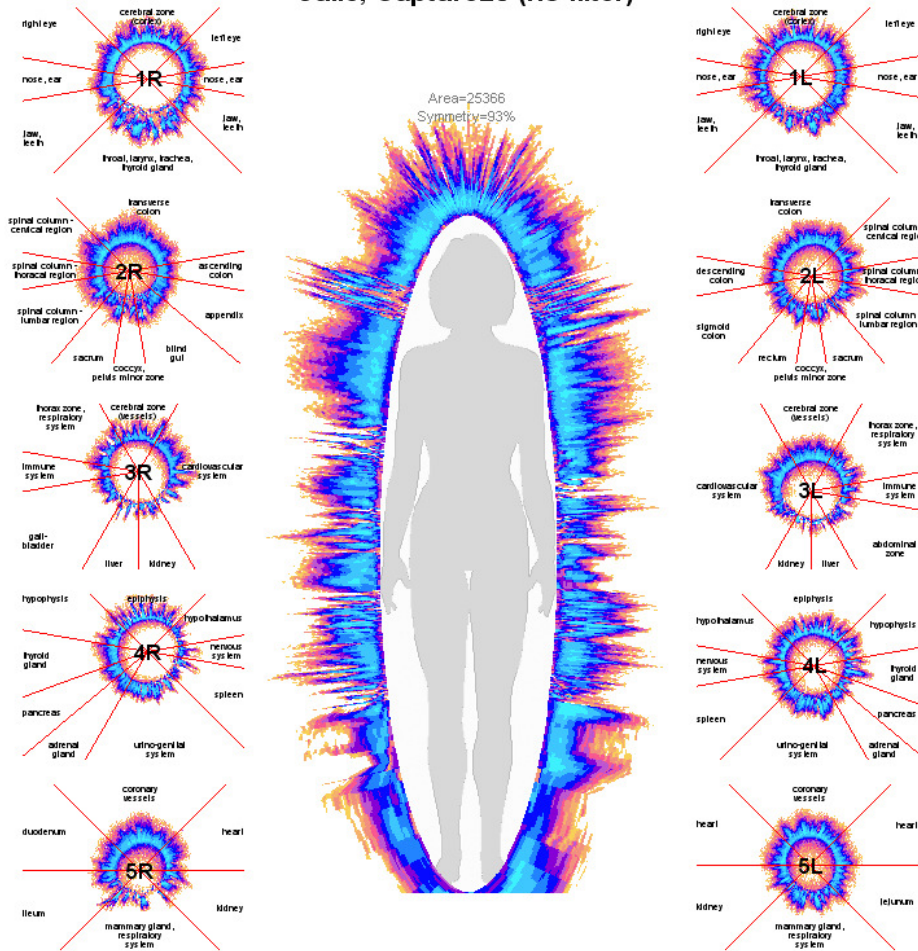

6 Hours With Orgonium Orgone Pendant

The aura is
nearly
symmetrical
and nearly
uniform

<http://www.OrgoneEnergy.com>

GDV Energy Field

Julie, Capture28 (no filter)