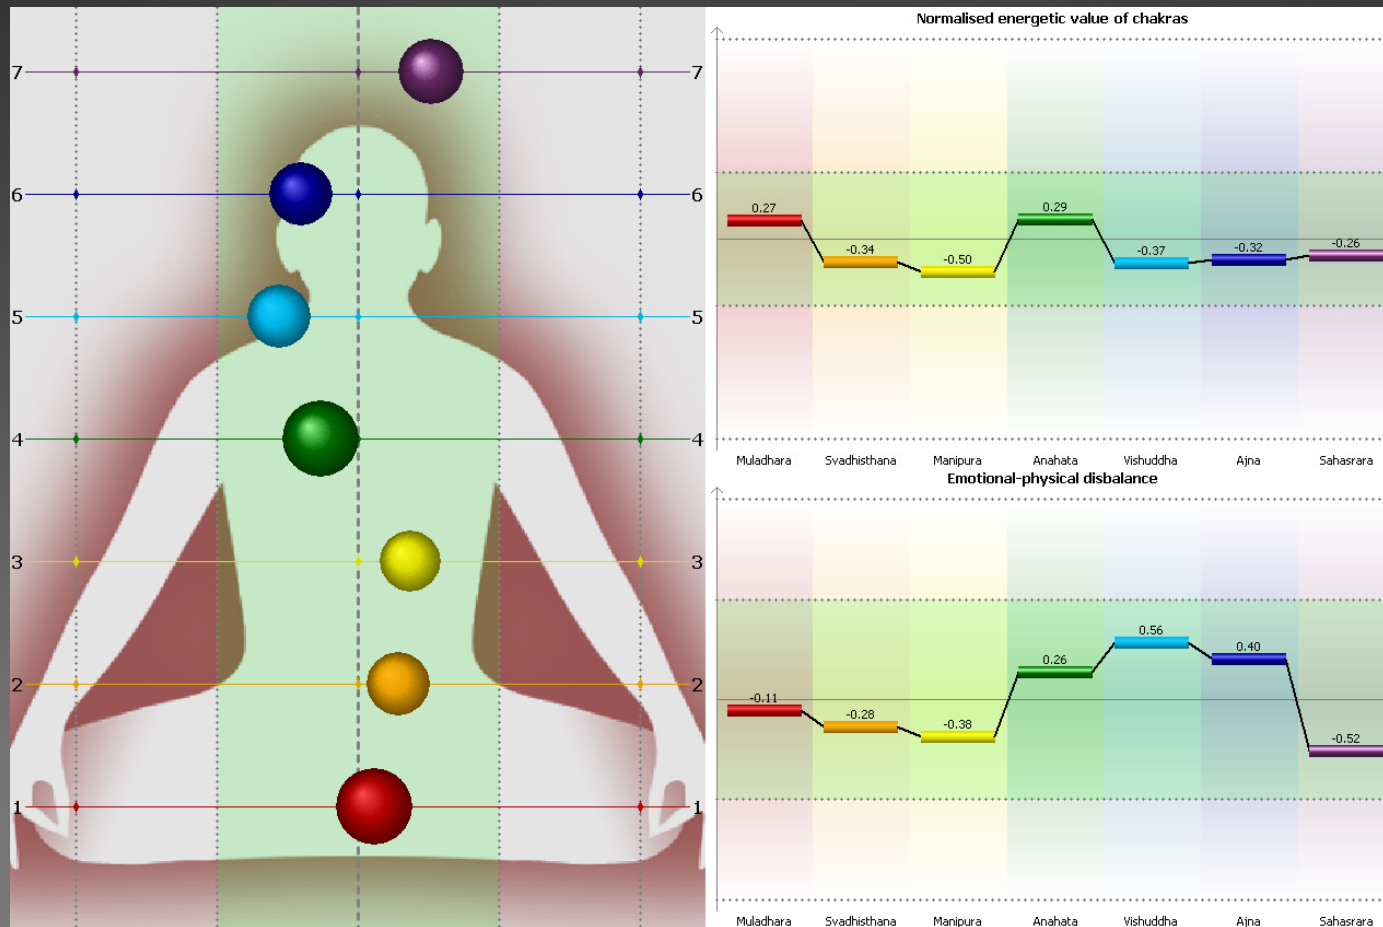

With Not Wearing An Orgonium Orgone Pendant