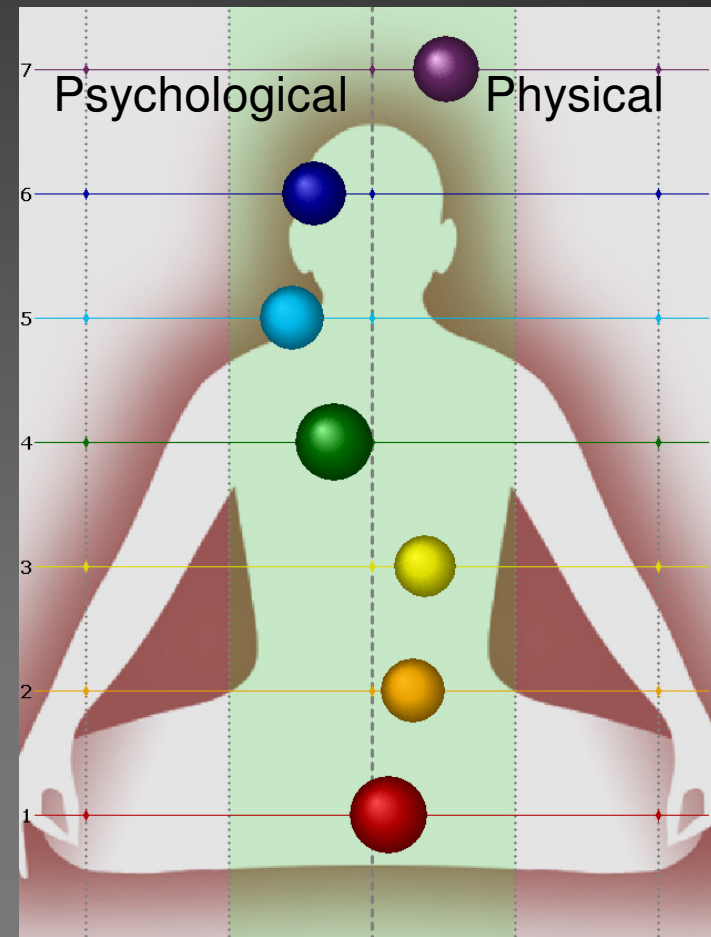

<http://www.OrgoneEnergy.com>

Julie, Capture29 (no filter)

No Orgonium Orgone Pendant

Orgonium Orgone Pendant Worn For Three (3) Hours

Orgonium Orgone Pendant Worn For Six (6) Hours

Orgonium Orgone Pendant Worn For 24 Hours

The Chakras

- There is a sitting man on the left of the image
- There are seven circles
- The optimum position for the dots is that they are even and sit in a straight line
- The left side is psychological imbalance
- The right is physical imbalance