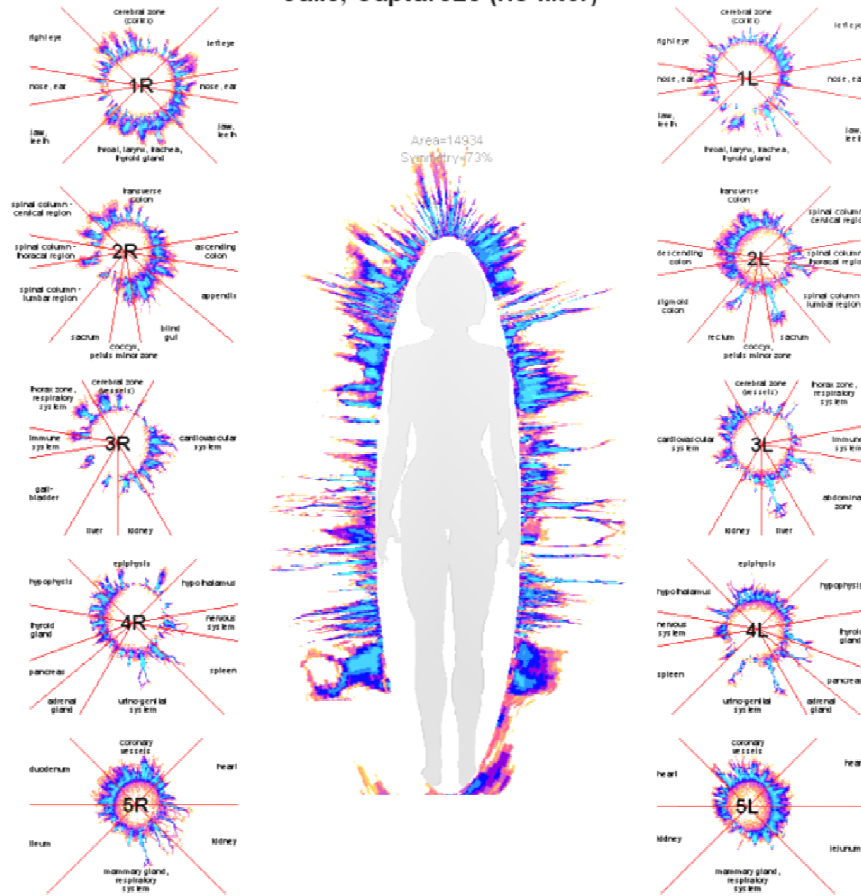

What Exactly Happens

- Images called Biological Emission of Optical Tomography (BEO-grams) they are created when a high frequency field is emitted which causes the AURA to glow.
- The high frequency field is emitted and Ten fingers are photographed to get the BEO-grams
- Each finger represents a system , organ or chakra of the body
- The results from the ten fingers are analysed and produce an executive picture of the whole body.

Why The Finger Tips?

- The meridians of the body relate to the systems and organs of the body
- These meridians are represented in the hands and the fingers
- Extensive research has identified the organ or systems represented by each finger
- The GDV system measures over 30 parameters and scores them statistically to evaluate changes in health psychological states and also therapeutic regimes

GDV Energy Field

Julie, Capture26 (no filter)

Photos of ten fingers then produce an Executive image (whole body)

The Research

- The GDV system has been used to test the effects that the Orgonium Orgone Pendant has on the subject's aura.
- An Aura which is healthy has good symmetry, brightness and uniformity with the Orgonium Orgone Pendant being worn.
- This means the body is best positioned to fight disease.
- The immune system is activated.
- The images are presented in different ways but the same sequence:
- Image 1 is without the Orgonium Orgone Pendant being worn
- Image 2 is after wearing the Orgonium Orgone Pendant for 3 hours
- Image 3 is after wearing the Orgonium Orgone Pendant for 6 hours
- Image 4 is after wearing the Orgonium Orgone Pendant for 24 hours

With No Orgonium Orgone Pendant

The aura is
not complete
and in many
places is
very
inconsistent
lacks
symmetry

GDV Energy Field

Julie, Capture26 (no filter)

3 Hours With Orgonium Orgone Pendant

The aura is
increasing
areas that
had no
coverage
are covered