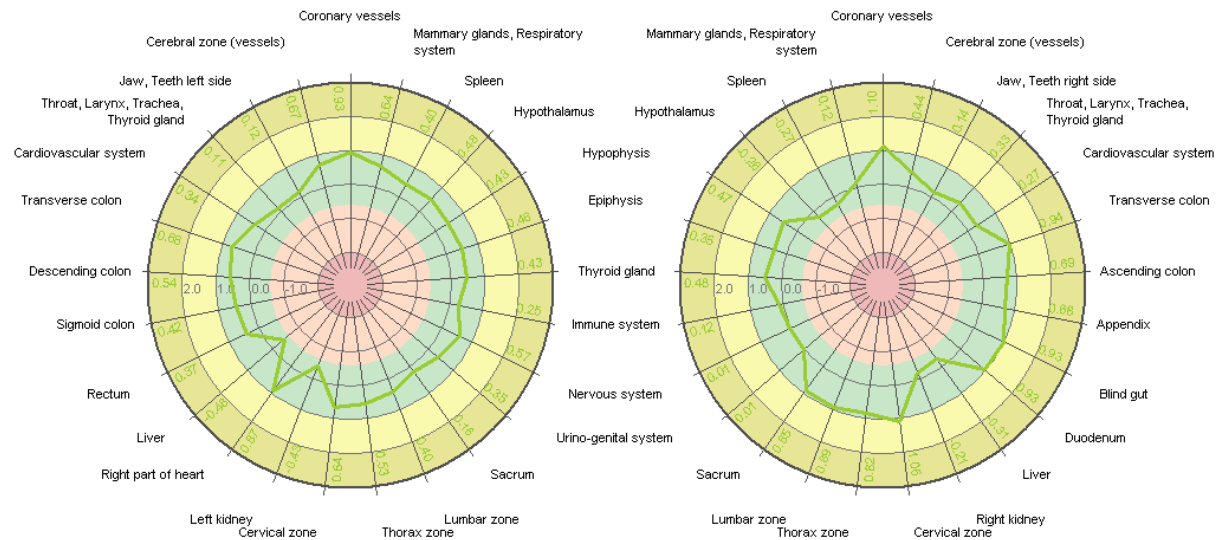

JS(RMS)
-0.08 (0.72)

Numerical data
on the diagram is for:
Julie - afterblue3hours - GDV-images without filter

© Kirlionics Technologies International

With Wearing An Orgonium Orgone Pendant For Six (6) Hours

GDV Diagram

Julie - afterblue6hours - GDV-images without filter

Left side

Right side

JS(RMS)
0.39 (0.33)

JS(RMS)
0.42 (0.45)

Numerical data
on the diagram is for:
Julie - afterblue6hours - GDV-images without filter