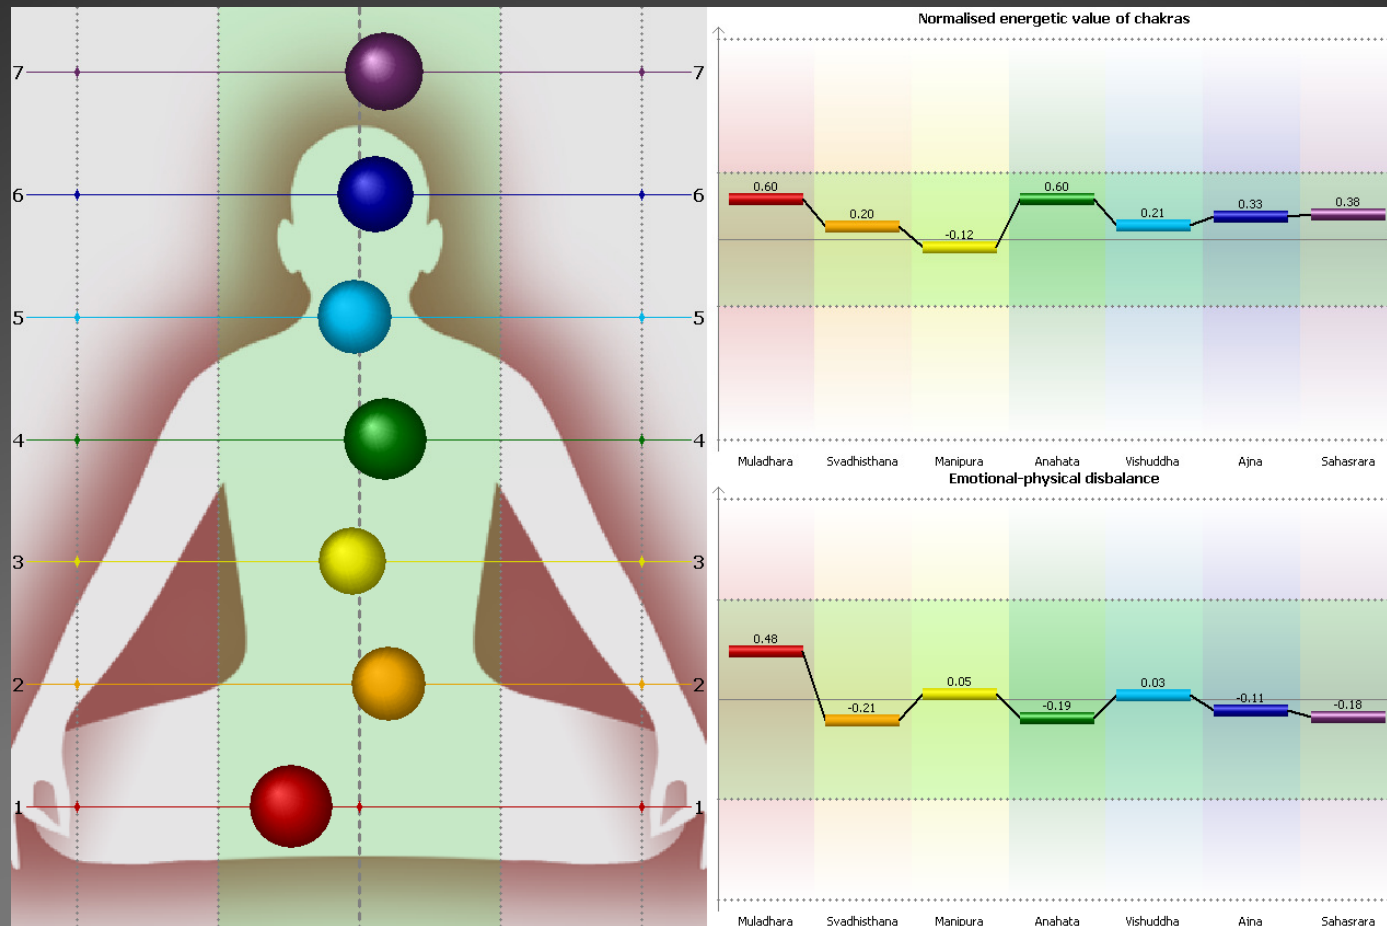

The Chakras

- There is a sitting man on the left of the image
- There are seven circles
- The optimum position for the dots is that they are even and sit in a straight line
- The left side is psychological imbalance
- The right is physical imbalance

Emotional & Physical Disturbance Of Chakras

- Above the green line the psychological imbalance
- Below the green line is physical imbalance

Looking At Progressive Readings With & Without The Orgonium Orgone Pendant

24 Hours Of Wearing An Orgonium Orgone Pendant

With Wearing No Orgonium Orgone Pendant

GDV Diagram

Julie - beforeblue - GDV-images without filter

Left side

Right side

JS(RMS)
-0.05 (0.46)

Numerical data
on the diagram is for: