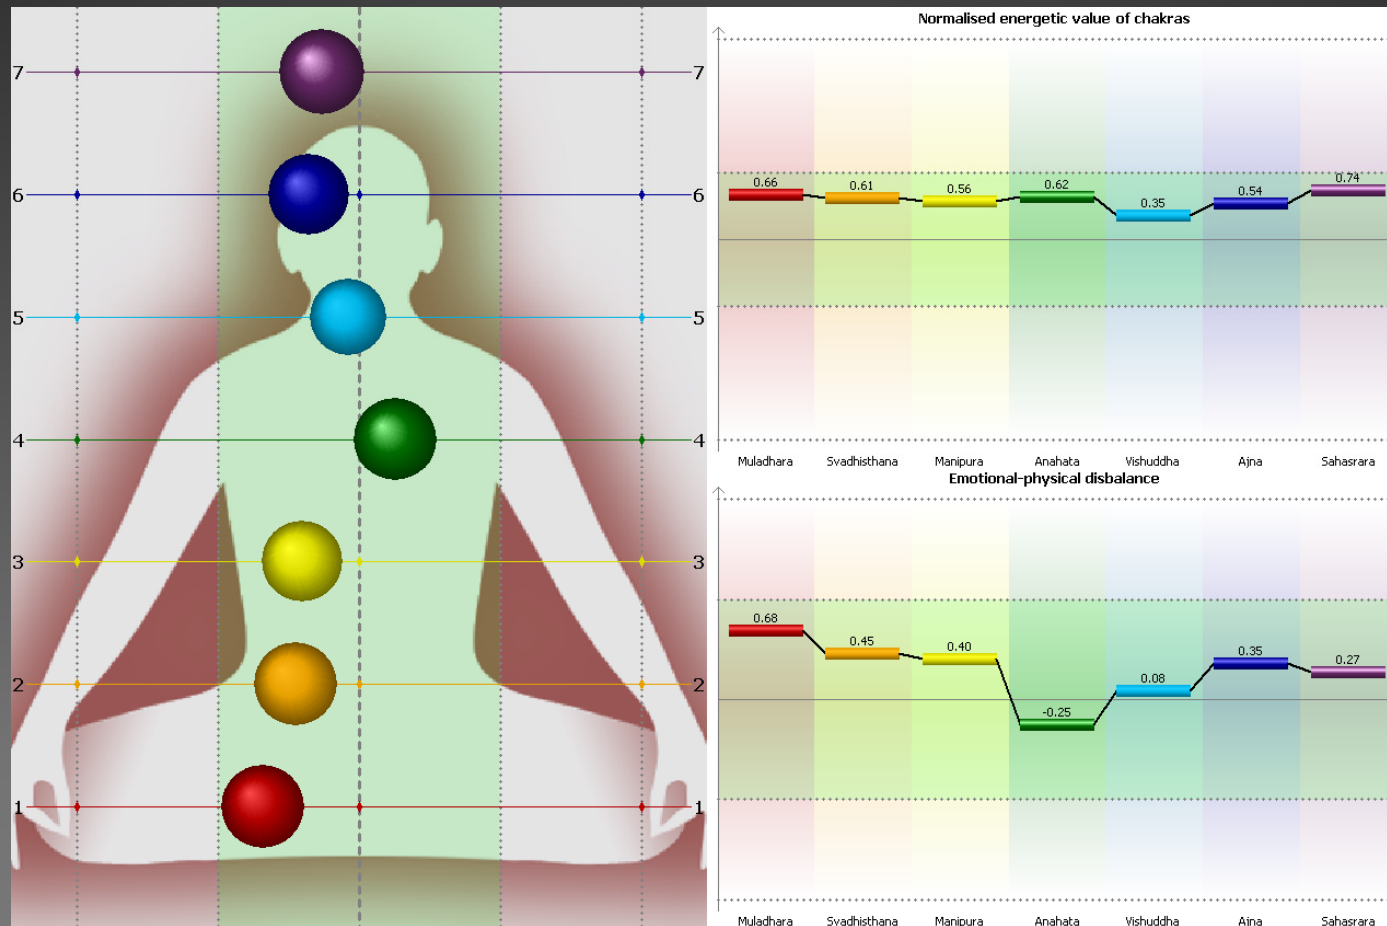

The Chakras

- There is a sitting man on the left of the image
- There are seven circles
- The optimum position for the dots is that they are even and sit in a straight line
- The left side is psychological imbalance
- The right is physical imbalance

Emotional & Physical Disturbance Of Chakras

- Above the green line the psychological imbalance
- Below the green line is physical imbalance

Looking At Progressive Readings With & Without The Orgonium Orgone Pendant

24 Hours Of Wearing An Orgonium Orgone Pendant

With Wearing No Orgonium Orgone Pendant

GDV Diagram

Julie - beforeblue - GDV-images without filter

Left side

Right side

JS(RMS)
-0.05 (0.46)

Numerical data
on the diagram is for: