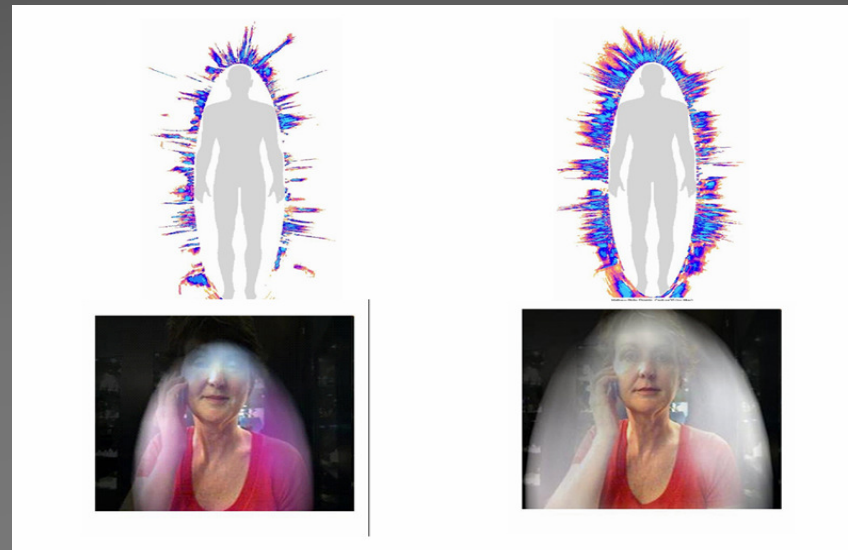

Orgonium Orgone Pendants

Independent Research Report

Testing results from Gas Discharge Visualisation Technique & Kirlian Photography Before & After Exposure To Orgone Energy

<http://www.orgoneenergy.com>

Gas Discharge Visualisation (GDV)

How Does This Testing Work?

- The system is based on capturing and analysing the Kirlian effect
- The Kirlian effect is the biological glow that the body emits often referred to as the AURA
- The GDV system uses fibreglass optics, digitised TV Matrix and Powerful software to capture images
- The system capture images of the fingers it then calculates 30 parameters.
- These scores are then statistically processed to evaluate changes in health , psychological states and in therapeutic regimes

What Exactly Happens

- Images called Biological Emission of Optical Tomography (BEO-grams) they are created when a high frequency field is emitted which causes the AURA to glow.
- The high frequency field is emitted and Ten fingers are photographed to get the BEO-grams
- Each finger represents a system , organ or chakra of the body
- The results from the ten fingers are analysed and produce an executive picture of the whole body.

GDV Energy Field

Julie, Capture26 (no filter)

Photos of ten fingers then produce an Executive image (whole body)

The Research

- The GDV system has been used to test the effects that the Orgonium Orgone Pendant has on the subject's aura.
- An Aura which is healthy has good symmetry, brightness and uniformity with the Orgonium Orgone Pendant being worn.
- This means the body is best positioned to fight disease.
- The immune system is activated.
- The images are presented in different ways but the same sequence:
- Image 1 is without the Orgonium Orgone Pendant being worn
- Image 2 is after wearing the Orgonium Orgone Pendant for 3 hours
- Image 3 is after wearing the Orgonium Orgone Pendant for 6 hours
- Image 4 is after wearing the Orgonium Orgone Pendant for 24 hours