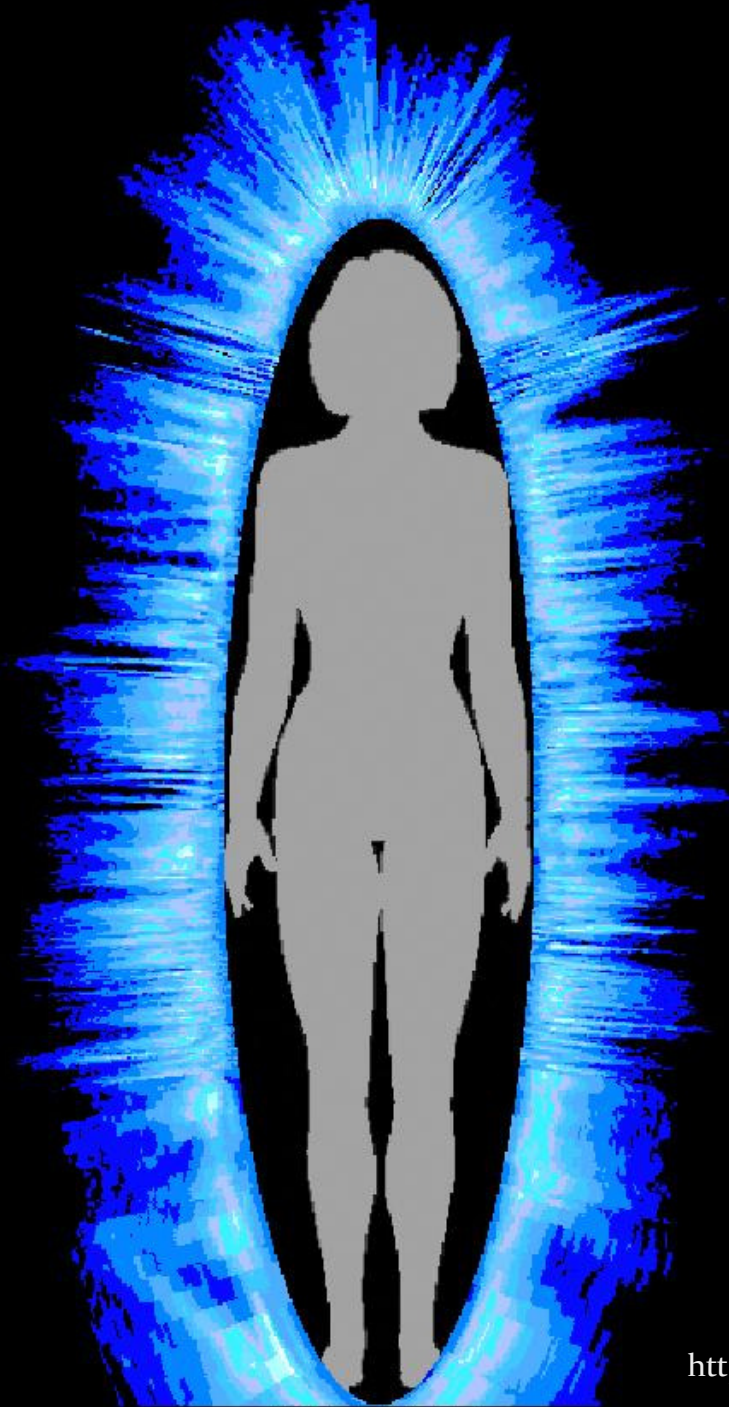

<http://www.OrgoneEnergy.com>

Julie, Capture29 (no filter)

No Orgonium Orgone Pendant

Orgonium Orgone Pendant Worn For Three (3) Hours

Orgonium Orgone Pendant Worn For Six (6) Hours

Orgonium Orgone Pendant Worn For 24 Hours