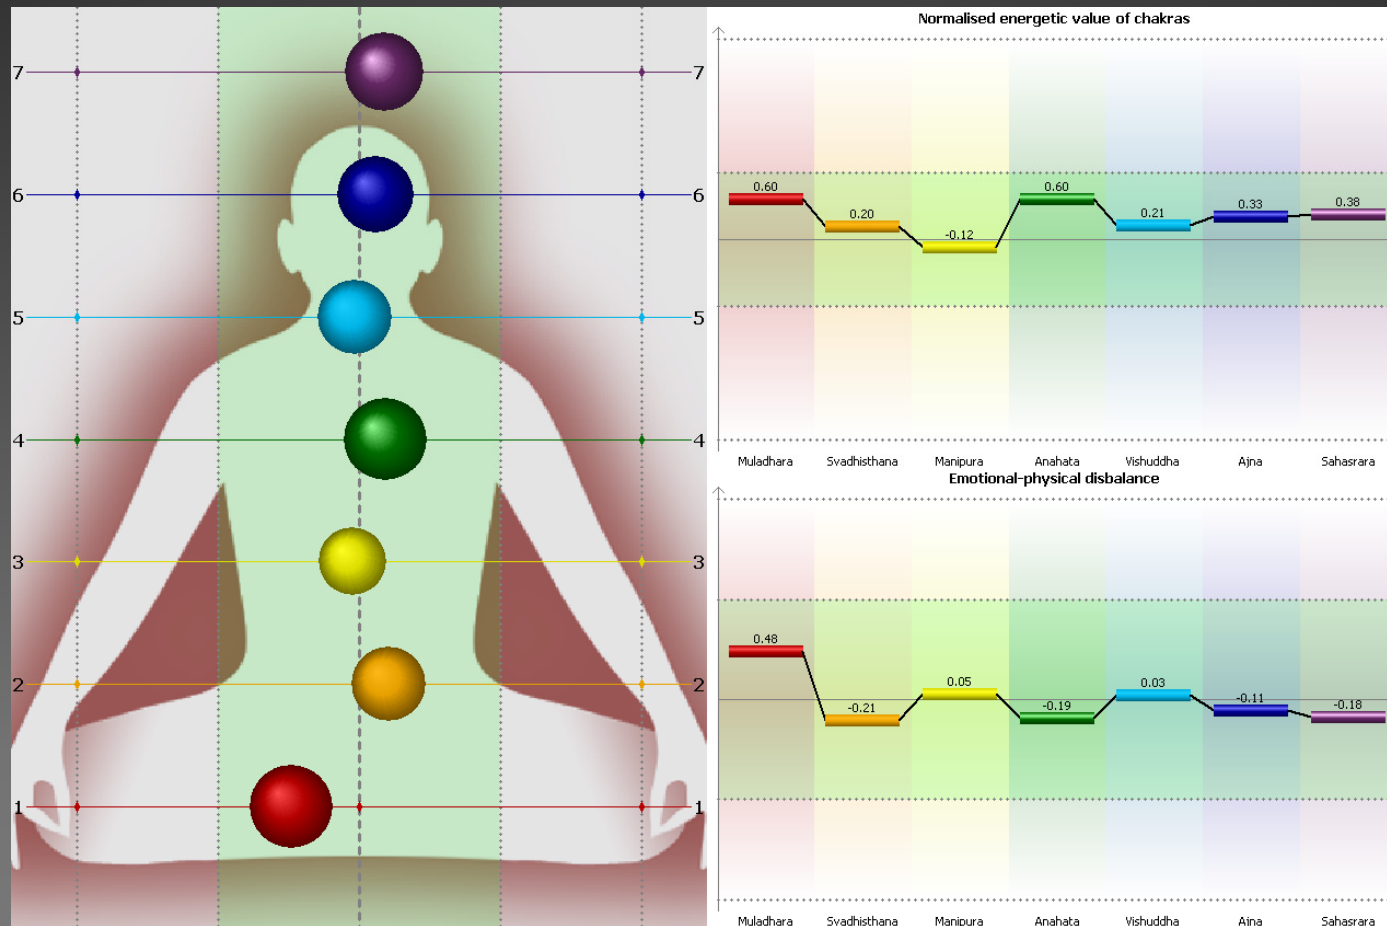

With Orgonium Orgone Pendant