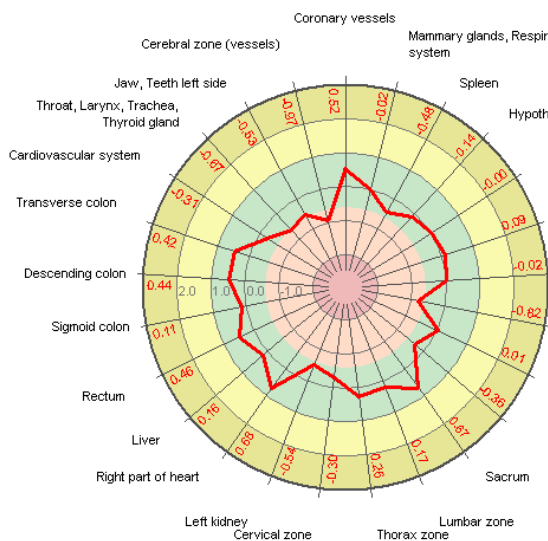

The Chakras

- There is a sitting man on the left of the image
- There are seven circles
- The optimum position for the dots is that they are even and sit in a straight line
- The left side is psychological imbalance
- The right is physical imbalance

Emotional & Physical Disturbance Of Chakras

- Above the green line the psychological imbalance
- Below the green line is physical imbalance

Looking At Progressive Readings With & Without The Orgonium Orgone Pendant

24 Hours Of Wearing An Orgonium Orgone Pendant

With Wearing No Orgonium Orgone Pendant

GDV Diagram

Julie - beforeblue - GDV-images without filter

Left side

Right side

JS(RMS)
-0.05 (0.46)

Numerical data
on the diagram is for: