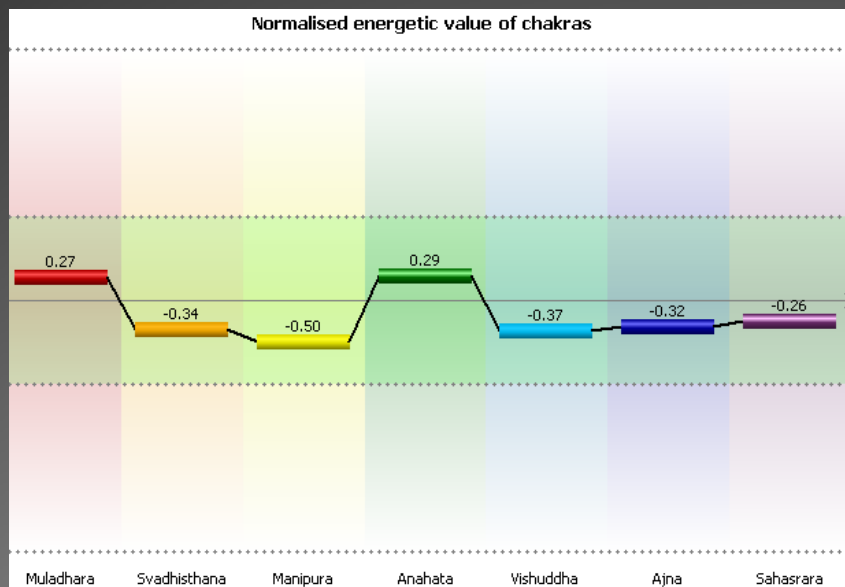

The Chakras

- There is a sitting man on the left of the image
- There are seven circles
- The optimum position for the dots is that they are even and sit in a straight line
- The left side is psychological imbalance
- The right is physical imbalance

Analysis of the results with no Orgone Energy Pendant

Purple Orgonium Orgone
Energy Healing Pendant

Normalised Energetic Values Of The Chakras

This is the amount of energy the chakra is emitting

- The green corridor is normal
- Readings above the line are over active
- Readings below are under active
- Where the line is the highest this is the most active chakra and the colour of the persons aura

Emotional & Physical Disturbance Of Chakras

- Above the green line the psychological imbalance
- Below the green line is physical imbalance

Looking At Progressive Readings With & Without The Orgonium Orgone Pendant