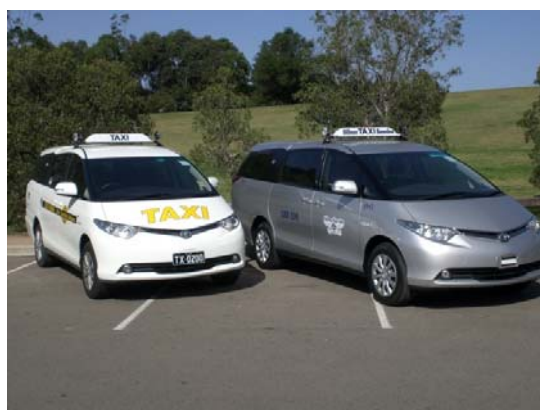

TARAGO FLASHCAB

WHEELCHAIR ACCESSIBLE

Australia's finest wheelchair accessible vehicle .

Flashcab Australia is proud to present the Tarago Flashcab accessible vehicle. A smooth and easy to drive people mover with a limousine like ride and all the creature comforts for both passengers up front and in a wheelchair.

Tarago Flashcab at Work Accessible Taxi

Around Australia Tarago Flashcab is the fastest selling wheelchair accessible Taxi in service

It's unique features make it the perfect choice for Taxi operators wanting a vehicle that suits not only their wheelchair dependent customers but is widely accepted by their usual customer base.

Tarago Flashcab is certified for use in all States and Territories as a Taxi and hundreds are currently in use.

Incentives

Taxi operators can benefit from a substantial range of financial incentives made available by State Governments to encourage more accessible vehicles to be included in Taxi fleets.

Contact our Sales team for Prices, details of Options and Fleet sales

TARAGO FLASHCAB

WHEELCHAIR ACCESSIBLE

Mr Paul Bolt from Taxis Combined Services had this to say about the Tarago Flashcab

"Combined Communications Network is the largest taxi operator in Australia and we have been operating Tarago Flashcabs for 3 years. There are over 200 Flashcab vehicles in our fleet with millions of kilometres covered to date.