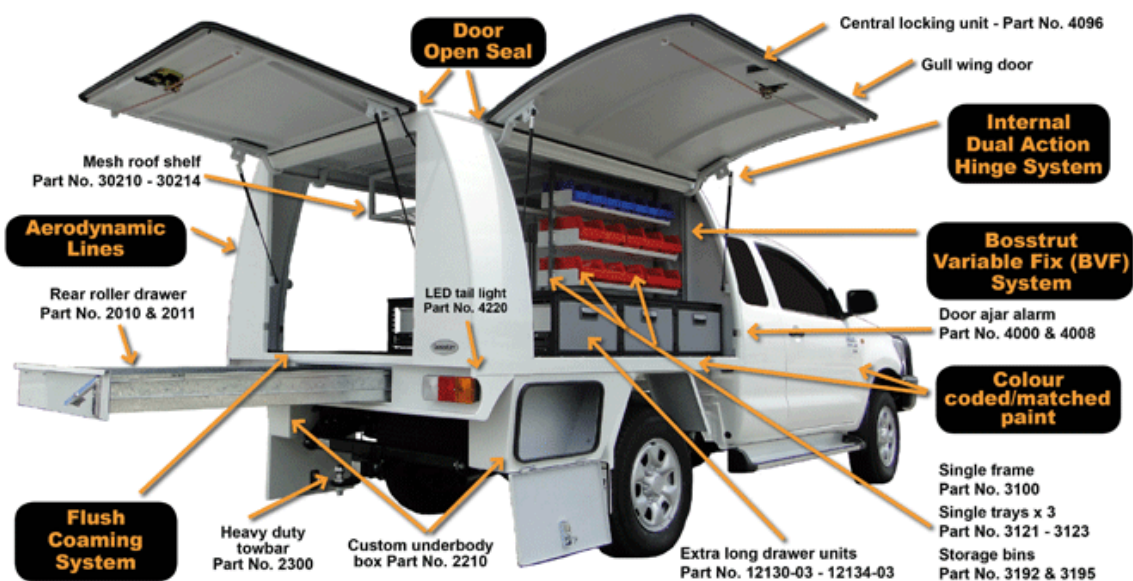

Bosston Auto Bodies – Ute Canopies

Established in 1993, [Bosston Auto Bodies](#) is fully Australian owned and operated. We manufacture aluminium canopies and tool boxes for utes and small trucks and distribute a large range of related products and accessories. We are committed to ensuring we supply a high quality of product and service at all times.

Our showroom is packed with a large range of accessories, ideas and helpful information. Showroom is open 8-5 Mon to Fri.. our product range includes canopies, toolboxes, roof racks, drawer systems, towbars, shelving reverse cameras, electrical accessories, water tanks and cylinder restraint systems.

Product Range

Bosston Auto Bodies are the ute canopy specialists. We create advanced motor bodies to help you get the best out your work vehicle to create a truly functional vehicle complete with great design and innovation.

Our product range includes:

- Integrated Ute Canopies
- Lift Off Ute Canopies
- Integrated Tool Module
- Half Tray Ute Canopies
- TradeMobile

Bosston Auto Bodies – Ute Canopies

- MiningMobile
- CampMobile
- CaterMobile
- Integrated Full Canopy
- Integrated Universal Series
- Custom Lift Off
- Trailers
- Small Trucks