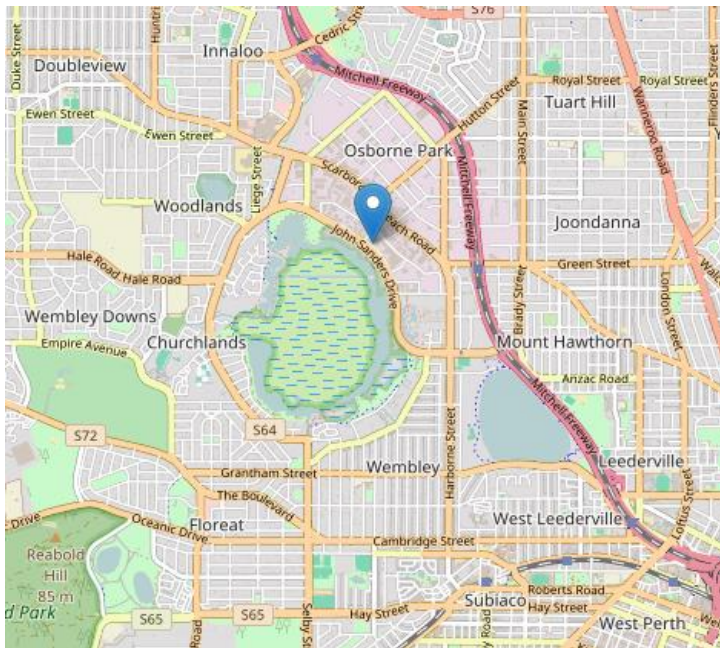

CONTACT

If you're looking for luxury built, timeless homes that will last for many years to come, look no further. Our ethos at Webb & Brown-Neaves is to build every home as if it were our own and we can proudly say we've been doing exactly that since 1978. If you think it's time to finally build the home of your dreams, come talk to us today.

[129 Hasler Road,](#)

[Osborne Park, WA 6017](#)

[08 6365 4060](#)

info@wbhomes.com.au

wbhomes.com.au

DISPLAY HOME HOURS:

Mon & Wed (2.00pm – 5.00pm)

Saturday (1.00pm – 5.00pm)

Sunday (12.00pm – 5.00pm)

HEAD OFFICE HOURS:

Monday – Friday

9.00am – 5.00pm

LONG WEEKEND HOURS:

1.00pm – 5.00pm

STAY CONNECTED – FOLLOW US ON SOCIAL MEDIA!