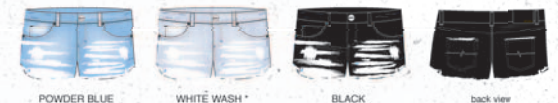

SOLD BY SIZE BY COLOUR - MIN 6 / STYLE / MONTH

SOLD BY SIZE BY COLOUR - MIN 6 / STYLE / MONTH

DELIVERY AUG - OCT

DELIVERY JUL - OCT

DELIVERY SEP - OCT

	6	8	10	12	14
CUB					
BLK					
BBL					

	6	8	10	12	14
DSP					
BCH					
ICB					

	6	8	10	12	14
POB					
WHW					
BLK					

TIED UP W/S

WKLO473

W/S \$ 31.81 - R/R \$ 69.99

STRETCH DENIM  
 HIGH RISE CHEEKY W/S W/ PATCH  
 SOLD BY SIZE BY COLOUR - MIN 6 / STYLE / MONTH  
 DELIVERY AUG - OCT