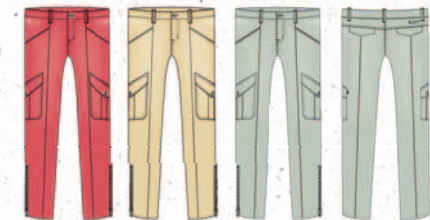

SPICED CORAL WALNUT MOSS GREY back view

PANTS