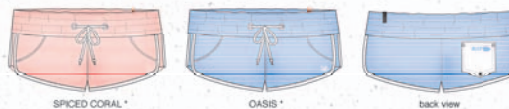

LIMITLESS CHEEKY B/SHORT

BSL0301

W/S $ 22.72 - R/R $ 49.99

RETROSUEDE - PRINTED W/ STONE WASH
ELASTIC WAIST W/ CHEEKY FIT & 1 1/2" INSEAM
SOLD BY SIZE BY COLOUR - MIN 6 / STYLE / MONTH
DELIVERY AUG - OCT

	6	8	10	12	14
SIC					
OAS