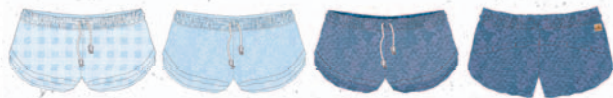

CHECK * SUPA USED * SHADY BLUE back view