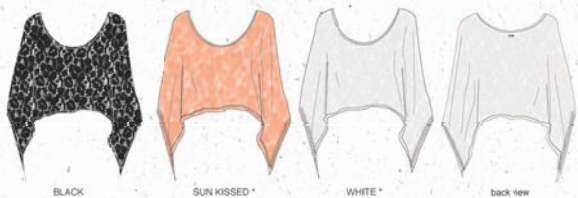

FSL0414

W/S $ 27.27 - R/R $ 59.99

COTTON LACE
FASHION FIT TOP W/ METAL BADGE
SOLD BY SIZE BY COLOUR - MIN 6 / STYLE / MONTH
DELIVERY AUG - OCT

	6	8	10	12	14
BLK					
SUD					
WHT					

SURFS UP SKIRT