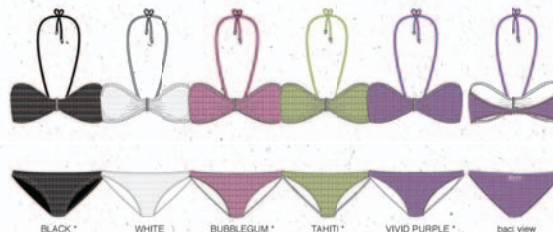

	6	8	10	12	14
TAT					
OAS					
WAT					

	6	8	10	12	14
BBG					
CVB					
BLK					

	6	8	10	12	14
BBG					
CVB					
BLK					

BUBBLE SET

SWL0361

W/S \$ 22.72 - R/R \$ 49.99

BUBBLE NYLON/ ELASTANE  
 SLIDING TRI W/ REMOVABLE CUPS & TIE SIDE PANT  
 SOLD BY SIZE BY COLOUR - MIN 6 / STYLE / MONTH  
 DELIVERY JUL - OCT

	6	8	10	12	14
BLK					
WHT					
BBG					

	6	8	10	12	14
THT					
VPP					

BUBBLE JEWEL SET

SWL0654

W/S \$ 31.81 - R/R \$ 69.99

BUBBLE NYLON/ ELASTANE  
 BANDEAU W/ REMOVABLE CUPS & MINI LOW HIPSTER PANT  
 SOLD BY SIZE BY COLOUR - MIN 6 / STYLE / MONTH  
 DELIVERY JUL - OCT

	6	8	10	12	14
BLK					
WHT					
BBG					

	6	8	10	12	14
THT					
VPP					

BUBBLE BLEND SET

SWL0653

W/S \$ 27.27 - R/R \$ 59.99

BUBBLE NYLON/ ELASTANE  
 SLIDING TRI W/ REMOVABLE CUPS & LOOP SIDE PANT  
 SOLD BY SIZE BY COLOUR - MIN 6 / STYLE / MONTH  
 DELIVERY AUG - OCT