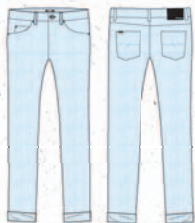

CLOUD* back view