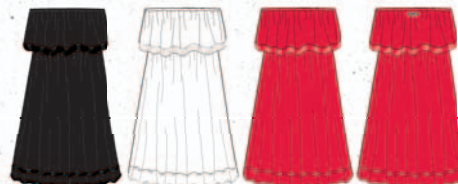

DRL0612

W/S $ 31.81 - R/R $ 69.99

VISCOSE CHEESECLOTH
WOVEN DRESS W/ LACE TRIM
SOLD BY SIZE, BY COLOUR - MIN 6 / STYLE / MONTH
DELIVERY AUG - OCT

	6	8	10	12	14
BLK					
WHT					
FAM					

BLACK

WHITE*

FLAME*

back view