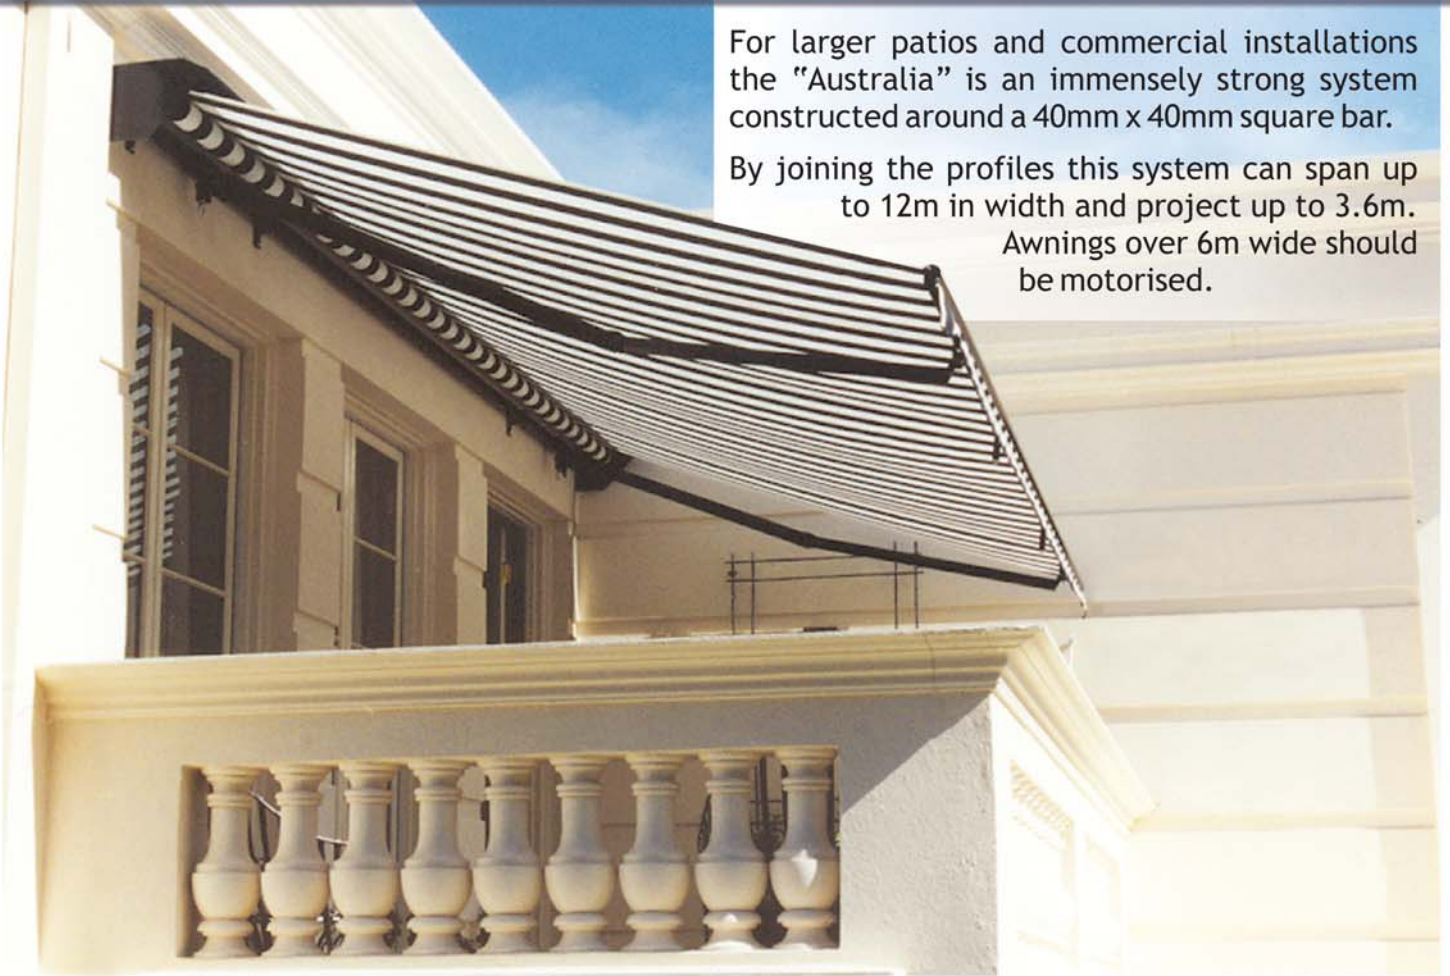

# 'Australia' Folding Arm Awning

For larger patios and commercial installations the "Australia" is an immensely strong system constructed around a 40mm x 40mm square bar.

By joining the profiles this system can span up to 12m in width and project up to 3.6m.

Awnings over 6m wide should be motorised.

Depicted is an awning with a pelmet fitted - This is not part of the standard awning.

The amount of Pitch adjustment available with the Customer Adjustable Pitch Control Option.

## Features

- 40MM X 40MM SQUARE BAR
- 70MM & 78MM GALVANISED TOP TUBE
- 7:1 GEAR BOX IS STANDARD
- STREAMLINED HEAVY EXTRUDED FRONT BAR
- OPTIONAL EXTENDABLE FRONT VALANCE
- HEAVY DUTY ARMS WITH STAINLESS STEEL CHAIN
- INDIVIDUAL PITCH ADJUSTABLE ARMS ARE ALSO AVAILABLE - ADJUSTMENT RANGE 5° TO 60°
- PROJECTIONS FROM 1600MM TO 3600MM
- STANDARD COLOURS ARE WHITE, GREY OR IVORY
- OTHER COLOURS ARE AVAILABLE ON REQUEST