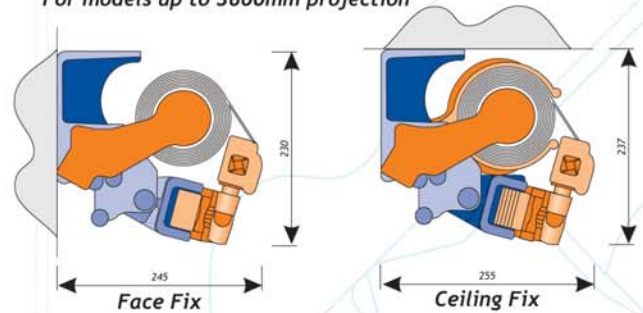

Optional Extendable Front Valance

Individual Pitch Adjustment Bracket

STANDARD COLOURS AVAILABLE

MINIMUM WIDTH PER PAIR OF ARMS (mm)

ARM LENGTH	1600	1850	2100	2350	2600	2850	3100	3600
1 PAIR	1910	2160	2410	2660	2910	3160	3410	3910

YOUR GLOBAL DEALER:

Coolabah Shades
PO Box 177
Moorabbin, Vic 3189
Tel: 03 9078 4533
www.coolabahshades.com.au
info@coolabahshades.com.au