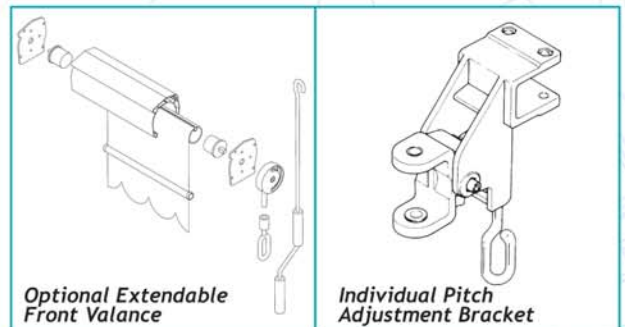

Optional Extendable Front Valance

Individual Pitch Adjustment Bracket

STANDARD COLOURS AVAILABLE

MINIMUM WIDTH PER PAIR OF ARMS (mm)

ARM LENGTH	1600	1850	2100	2350	2600	2850	3100	3600
1 PAIR	1910	2160	2410	2660	2910	3160	3410	3910

YOUR GLOBAL DEALER:

Coolabah Shades
PO Box 177
Moorabbin, Vic 3189
Tel: 03 9078 4533
www.coolabahshades.com.au
info@coolabahshades.com.au