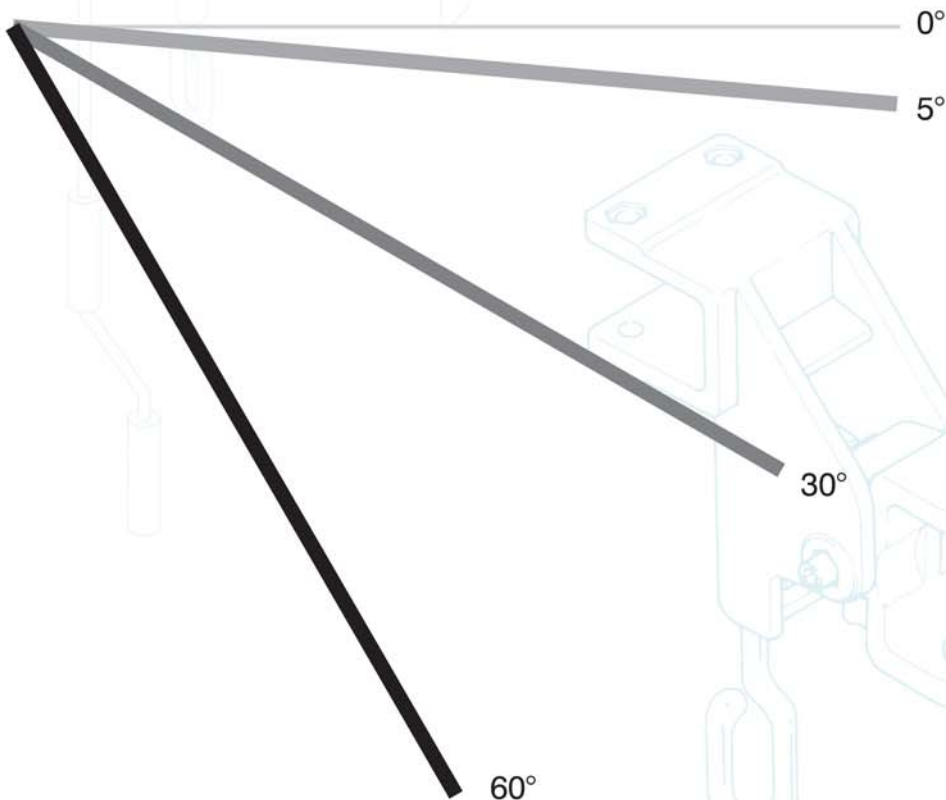

# 'Australia' Folding Arm Awning

For larger patios and commercial installations the "Australia" is an immensely strong system constructed around a 40mm x 40mm square bar.

By joining the profiles this system can span up to 12m in width and project up to 3.6m.

Awnings over 6m wide should be motorised.

Depicted is an awning with a pelmet fitted - This is not part of the standard awning.

The amount of Pitch adjustment available with the Customer Adjustable Pitch Control Option.

## Features

- 40MM X 40MM SQUARE BAR
- 70MM & 78MM GALVANISED TOP TUBE
- 7:1 GEAR BOX IS STANDARD
- STREAMLINED HEAVY EXTRUDED FRONT BAR
- OPTIONAL EXTENDABLE FRONT VALANCE
- HEAVY DUTY ARMS WITH STAINLESS STEEL CHAIN
- INDIVIDUAL PITCH ADJUSTABLE ARMS ARE ALSO AVAILABLE - ADJUSTMENT RANGE 5° TO 60°
- PROJECTIONS FROM 1600MM TO 3600MM
- STANDARD COLOURS ARE WHITE, GREY OR IVORY
- OTHER COLOURS ARE AVAILABLE ON REQUEST