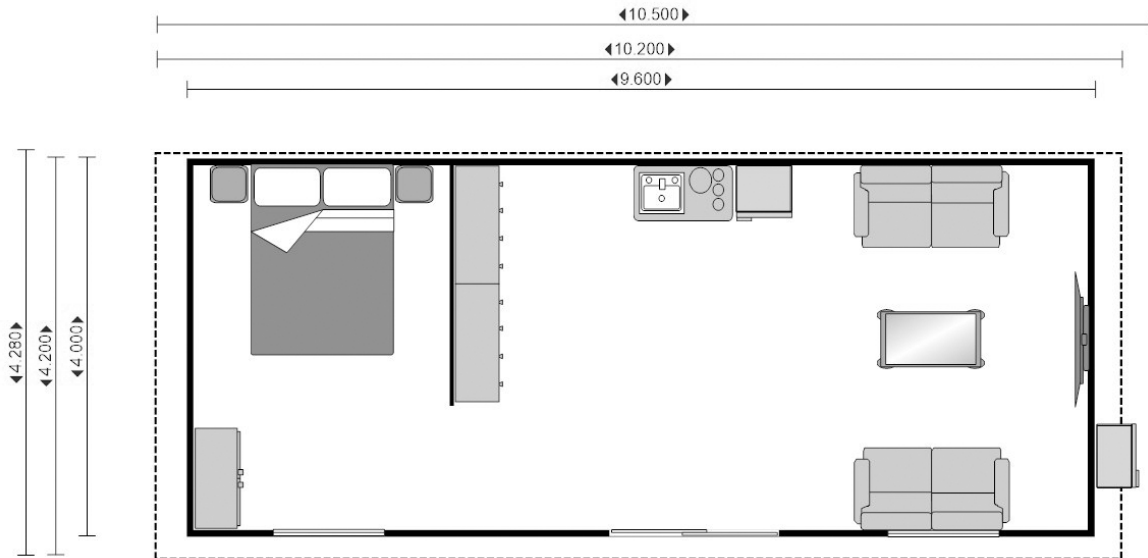

7.8m (34sqm)

9.0m (39sqm)

10.2m (44sqm)

\$29,406

\$32,505

\$36,385

4.3m

STANDARD INCLUSIONS FOR 7.8M AND 9.0M MODELS

- ✓ 2.6kW Split System Reverse Cycle Air Conditioner
- ✓ 1 x 1800mm Sliding Door
- ✓ 1 x 1200mm Sliding Windows
- ✓ Fly Screens Included
- ✓ Underfloor Insulation
- ✓ Colorbond® Sheeted Roof with Thermal Air Break
- ✓ Vinyl Floor Coverings - Timber Plank
- ✓ 4 Double Power Points Throughout
- ✓ 1 x Coaxial Point
- ✓ 2 x Internal Dome Lights
- ✓ 1x External Bunker Light
- ✓ Smoke Alarm
- ✓ Electrical Fit-off

10.2M MODELS HOUSES ALL THE STANDARD INCLUSIONS PLUS:

- ✓ 1 x 1200mm Sliding Window
- ✓ 1 x Double Power Point
- ✓ Upgrade to 3.5kW Split System Reverse Cycle Air Conditioner

Colour options

- ✓ Standard colour: + Black Trims/Flashings **Satin Grey**
- ☐ Change colour \$245
- ☐ Ash  ☐ Bone 
- ☐ Light Maple  ☐ Mist Green 
- ☐ Ivory 

ADDITIONS

Doors & Windows

- Sliding Door**
- ☐ 2145mm x 1800mm \$1,350
- Glass Hinged Door**
- ☐ 2145mm x 900mm \$1,350
- Fixed Window**
- ☐ 300mm x 1400mm \$585
- Sliding Window**
- ☐ 1200mm x 1200mm \$836
- ☐ 1000mm x 1000mm \$755
- ☐ 500mm x 500mm \$435