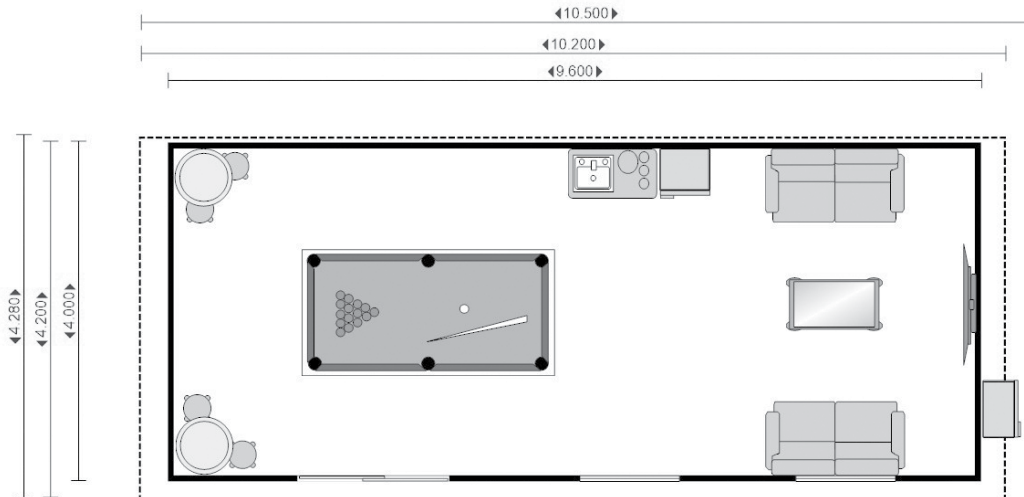

Pictured with Cladding option installed

The **Modena** a Fox that's a superior sleep-out

FREE METRO SITE VISIT

The Modena is our entry level Granny Flat most commonly used for sleep outs, games rooms and office retreats. The open plan layout means the Modena can be easily set up to suit your individual requirements and you can further customise with internal half walls if needed. As with all of our models, we encourage your input during the design stage to ensure you get just the building you're after.

7.8m (34sqm)

9.0m (39sqm)

10.2m (44sqm)

\$29,406

\$32,505

\$36,385

4.3m

STANDARD INCLUSIONS FOR 7.8M AND 9.0M MODELS

ADDITIONS

Doors & Windows

- Sliding Door**
- ☐ 2145mm x 1800mm \$1,350
- Glass Hinged Door**
- ☐ 2145mm x 900mm \$1,350
- Fixed Window**
- ☐ 300mm x 1400mm \$585
- Sliding Window**
- ☐ 1200mm x 1200mm \$836
- ☐ 1000mm x 1000mm \$755
- ☐ 500mm x 500mm \$435