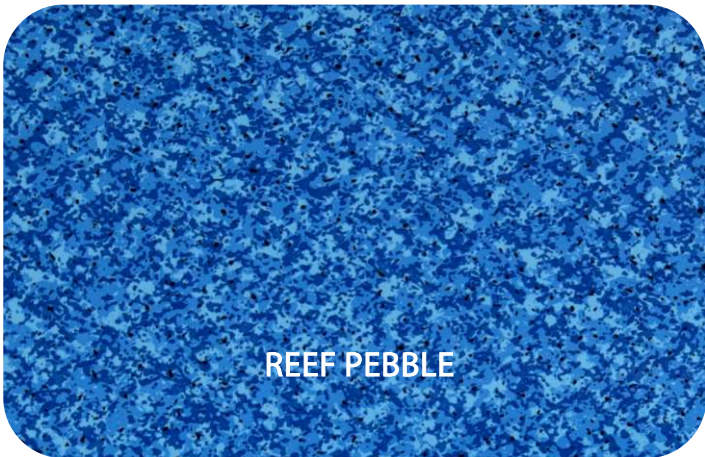

MOSAICTILE

CORAL SAND

AQUALUX™

Pool Finish

2018 COLOUR RANGE

Current as at February 2018

CASABLANCA

COSTA RICA

CARIBBEAN

MALDIVE

Marquis

LIGHT BLUE

REEF PEBBLE

PACIFIC

DARK BLUE

MAUI