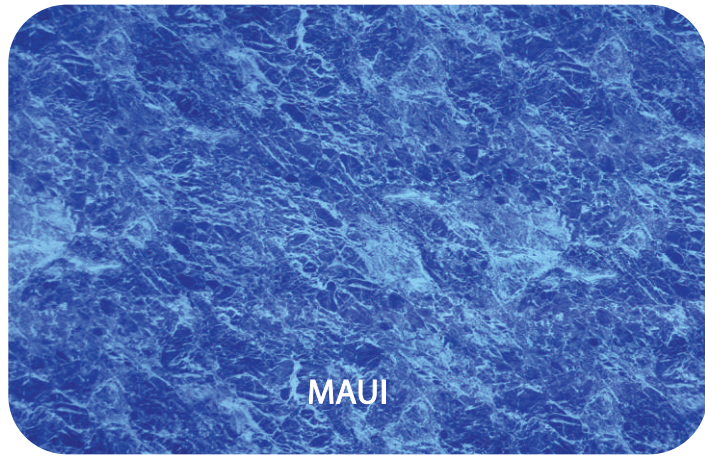

MOSAICTILE

CORAL SAND

AQUALUX™

Pool Finish

2018 COLOUR RANGE

Current as at February 2018

CASABLANCA

COSTA RICA

CARIBBEAN

MALDIVE

Marquis

LIGHT BLUE

REEF PEBBLE

PACIFIC

DARK BLUE

MAUI

New! Limited Edition

PANAMA

New! Limited Edition

MARQUIS

ANTIQUE

BAHAMA

Note: Patterns are not shown at actual size. Product samples are available from your installer. For pool photos, visit aqualuxpool.com.au or connect with us on Facebook/AqualuxPool