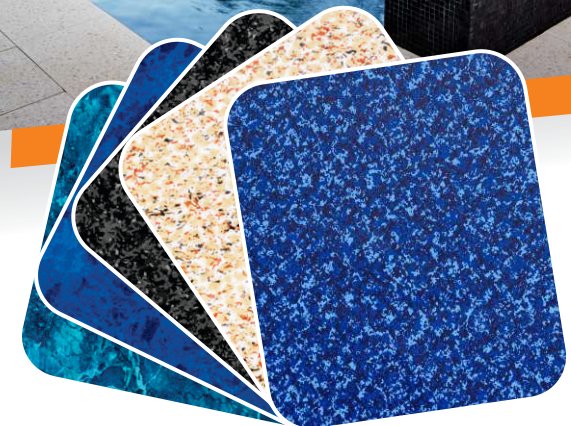

MOSAICTILE

CORAL SAND

AQUALUX™

Pool Finish

2018 COLOUR RANGE

Current as at February 2018

CASABLANCA

COSTA RICA

CARIBBEAN

MALDIVE

Marquis

LIGHT BLUE

REEF PEBBLE

PACIFIC

DARK BLUE

MAUI

New! Limited Edition

PANAMA

New! Limited Edition

MARQUIS

ANTIQUE

BAHAMA

Note: Patterns are not shown at actual size. Product samples are available from your installer. For pool photos, visit aqualuxpool.com.au or connect with us on Facebook/AqualuxPool