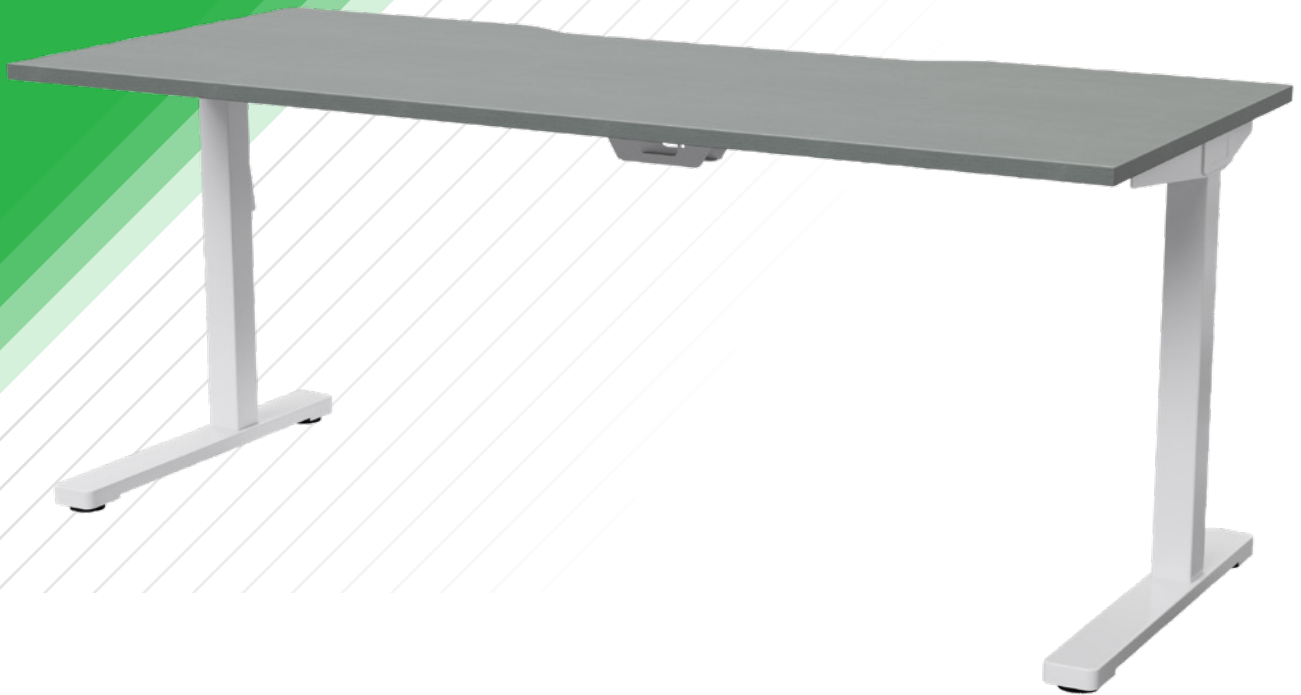

The Vectra difference

- ✓ Surprisingly affordable.
- ✓ Seamless leg design across the range.
- ✓ 150kg weight rating.
- ✓ Telescopic frame.
- ✓ Straight desks or multi-person back-to-back benching (add desk return for corner workstations).
- ✓ Frames available in black or white powdercoat finish.
- ✓ Adjustable levelling feet.
- ✓ Choose from 14 stylish melamine worktop colours.
- ✓ Compatible with cable management trays.
- ✓ Express and extended product options.
- ✓ Exceptional quality backed by 5-year Warranty.

User-Adjust

10

smart choice
for height - adjustable desking.

Standard Colours

14

The freedom of flexibility with a
range of powdercoat, melamine
and Aura Panel colour choices.

Fixed-Height Desks

Features

- Available as straight desks or dual benching configurations.
- Fixed height of 695mm (excluding worktop).
- Telescopic frame to suit 1200–2100W worktops.
- 150kg weight rating.
- 5-year warranty.
- Installation available.

Fixed Dual Benching with Blade Desk
Mounted Aura screen, and dual cable tray.

A comprehensive range of **fixed-height** desks

Fixed Straight Desk Options

Desk Size Options

Width: 1200mm - 1800mm or 1500mm - 2100mm