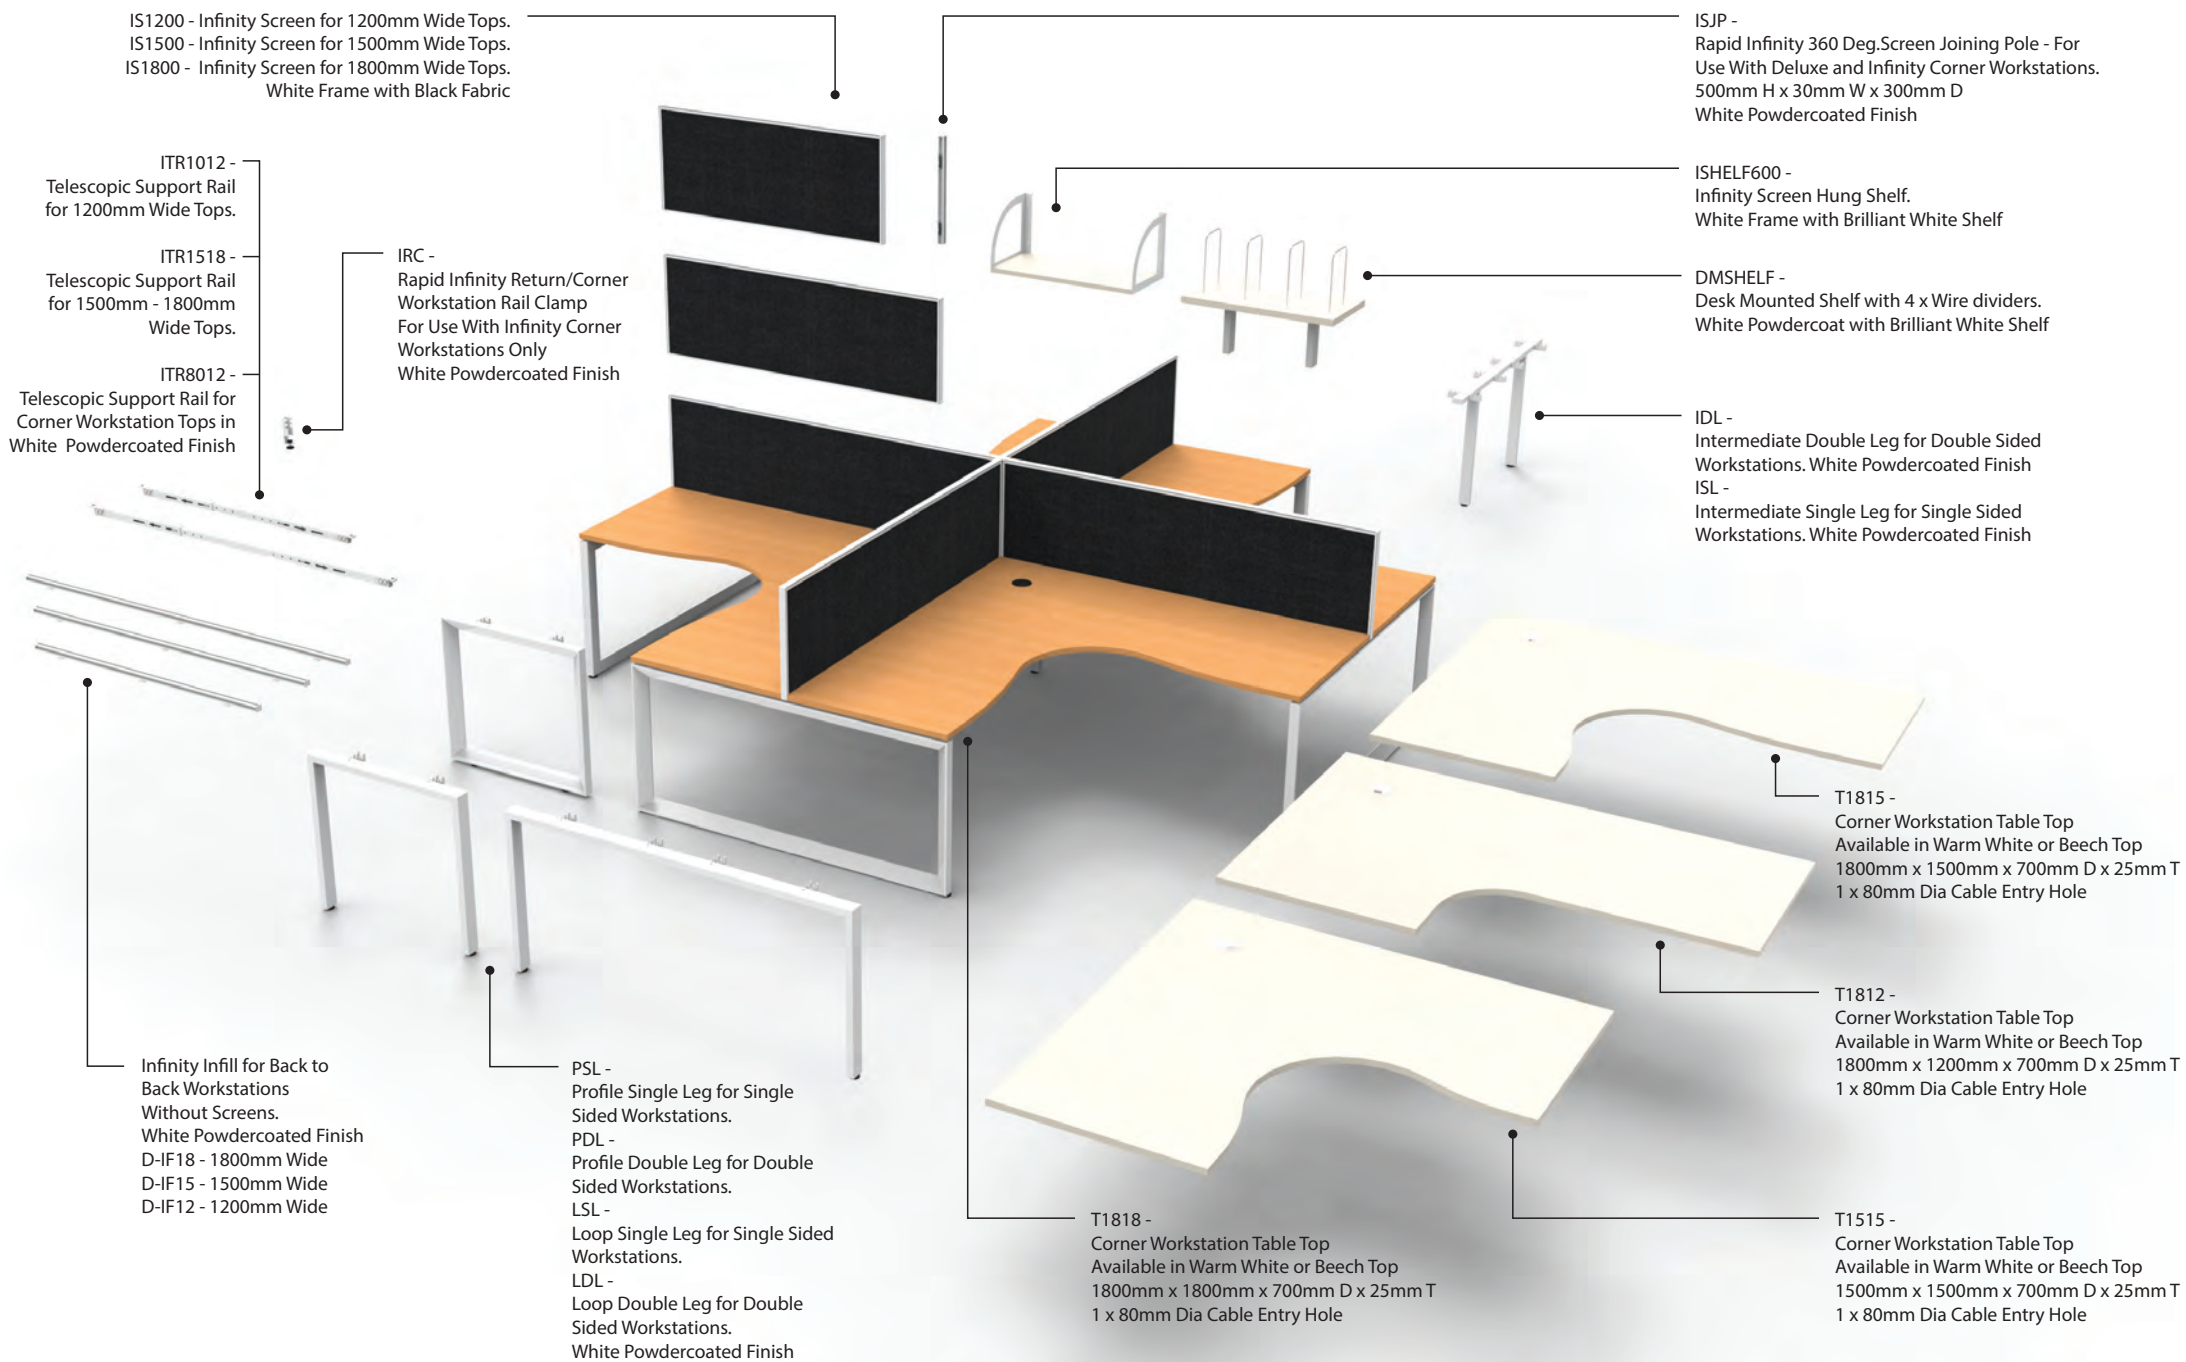

Single Profile Leg - PSL W
60mm x 30mm End Leg

Double Profile Leg - PDL W
60mm x 30mm End Leg

Single Loop Leg - LSL W
60mm x 45mm End Leg

Double Loop Leg - LDL W
60mm x 45mm Leg

Fixing Plate

ISFS W - Screw Fix Plate for Single Sided Workstations with Screens
ISFD W - Screw Fix Plate for Double Sided Workstations with Screens

Corner Clamp - IRC W
For Use With Infinity Corner Workstations

Joining Pole - ISJP W
For Use With Infinity Corner Workstations

Colour Choices -

White
Powdercoat

RAPID INFINITY OPEN RANGE

RAPID INFINITY CORNER RANGE

IS1200 - Infinity Screen for 1200mm Wide Tops.
 IS1500 - Infinity Screen for 1500mm Wide Tops.
 IS1800 - Infinity Screen for 1800mm Wide Tops.
 White Frame with Black Fabric

ITR1012 -
 Telescopic Support Rail
 for 1200mm Wide Tops.

ISJP -
 Rapid Infinity 360 Deg. Screen Joining Pole - For
 Use With Deluxe and Infinity Corner Workstations.
 500mm H x 30mm W x 300mm D
 White Powdercoated Finish

ISHELF600 -
 Infinity Screen Hung Shelf.
 White Frame with Brilliant White Shelf