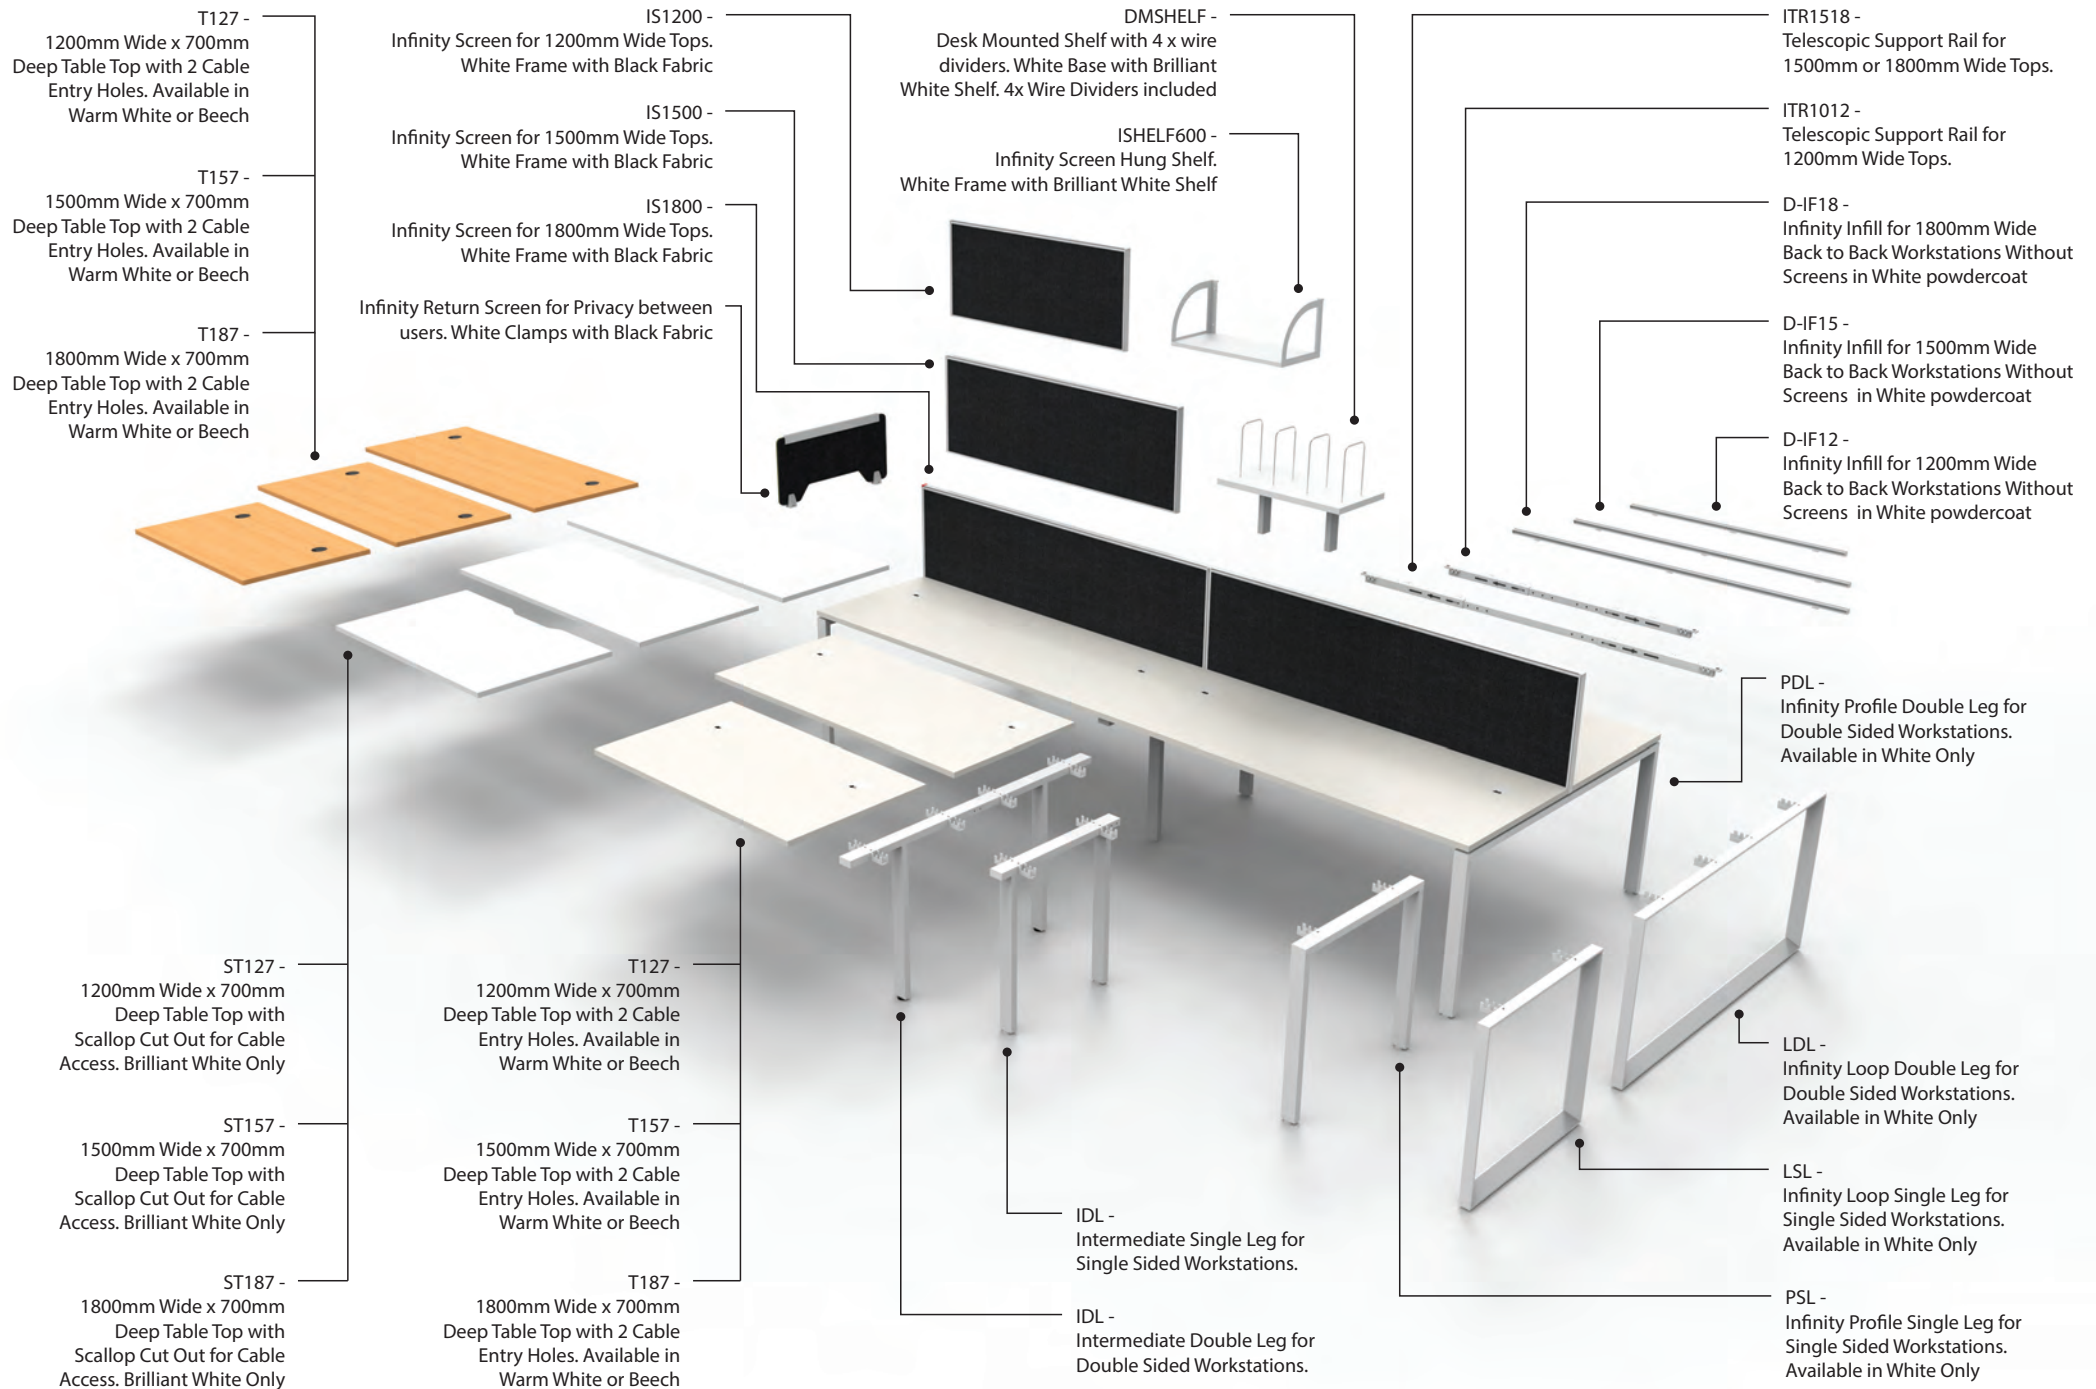

RAPID INFINITY OPEN RANGE