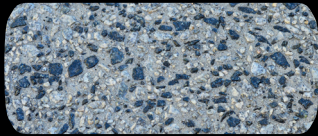

Exposed Mixes

CHARCOAL 14MM

CHECKERBOARD 14MM

CLASSIC ROSE 14MM

GUILDFORD 7MM

JURIEEN 14MM

KARIJINI 14MM

NIGHT SKY 14MM