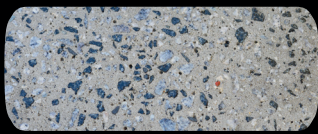

Exposed Mixes

CHARCOAL 14MM

CHECKERBOARD 14MM

CLASSIC ROSE 14MM

GUILDFORD 7MM

JURIEEN 14MM

KARIJINI 14MM

NIGHT SKY 14MM

OYSTER CREME 14MM

PENINSULAR 14MM

SALT & PEPPER 7 MM

SOUTHERN RIVER 7MM

STIRLING 7MM

Honed Mixes

CHARCOAL 14MM

CHECKERBOARD 14MM