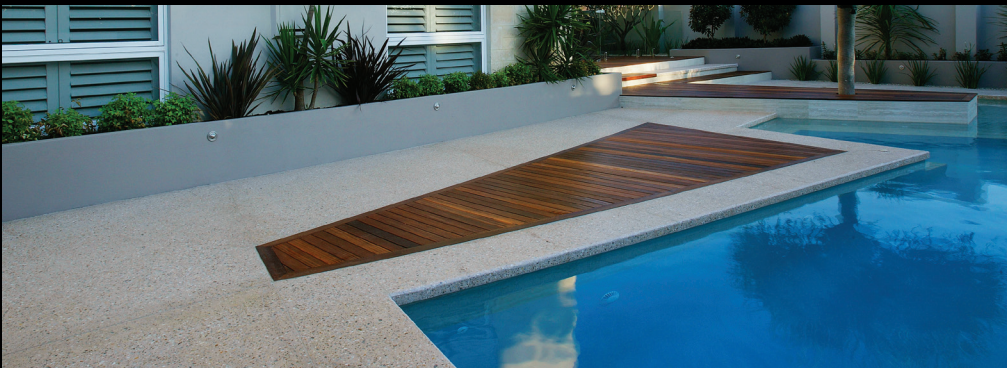

Quality Exposed Concrete Solutions

EXCOWA Concrete Display – 87 Lindsay Street, Perth

Exposed & Honed Concrete has become the ultimate product for all decorative exterior flooring applications.

Our product will make the ultimate improvement to your living & working environment.

Being highly decorative, tough and durable, with low maintenance and versatility, exposed aggregate concrete has now become the preferred choice for architects, builders and home owners in relation to concrete driveways, alfresco's, pathways and swimming pool surrounds.