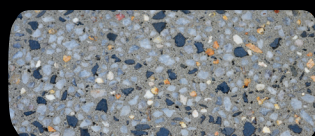

CLASSIC ROSE 14MM

GUILDFORD 7MM

JURIEEN 14MM

KARIJINI 14MM

NIGHT SKY 14MM

OYSTER CREME 14MM

PENINSULAR 14MM

SALT & PEPPER 7 MM