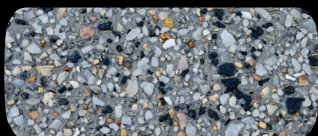

Exposed Mixes

CHARCOAL 14MM

CHECKERBOARD 14MM

CLASSIC ROSE 14MM

GUILDFORD 7MM

JURIEEN 14MM

KARIJINI 14MM

NIGHT SKY 14MM

OYSTER CREME 14MM

PENINSULAR 14MM

SALT & PEPPER 7 MM

SOUTHERN RIVER 7MM

STIRLING 7MM

Honed Mixes

CHARCOAL 14MM

CHECKERBOARD 14MM