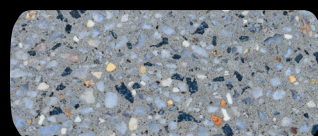

CLASSIC ROSE 14MM

GUILDFORD 7MM

JURIEEN 14MM

KARIJINI 14MM

NIGHT SKY 14MM

OYSTER CREME 14MM

PENINSULAR 14MM

SALT & PEPPER 7 MM