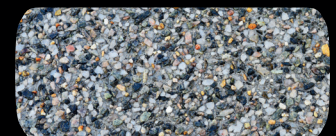

OYSTER CREME 14MM

PENINSULAR 14MM

SALT & PEPPER 7 MM

SOUTHERN RIVER 7MM

STIRLING 7MM

Honed Mixes

CHARCOAL 14MM

CHECKERBOARD 14MM