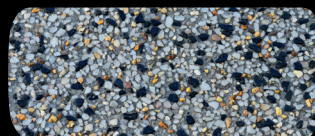

Exposed Mixes

CHARCOAL 14MM

CHECKERBOARD 14MM

CLASSIC ROSE 14MM

GUILDFORD 7MM

JURIEEN 14MM

KARIJINI 14MM

NIGHT SKY 14MM

OYSTER CREME 14MM

PENINSULAR 14MM

SALT & PEPPER 7 MM

SOUTHERN RIVER 7MM

STIRLING 7MM

Honed Mixes

CHARCOAL 14MM

CHECKERBOARD 14MM