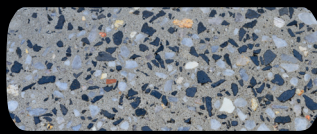

Exposed Mixes

CHARCOAL 14MM

CHECKERBOARD 14MM

CLASSIC ROSE 14MM

GUILDFORD 7MM

JURIEEN 14MM

KARIJINI 14MM

NIGHT SKY 14MM

OYSTER CREME 14MM

PENINSULAR 14MM

SALT & PEPPER 7 MM

SOUTHERN RIVER 7MM

STIRLING 7MM

Honed Mixes

CHARCOAL 14MM

CHECKERBOARD 14MM