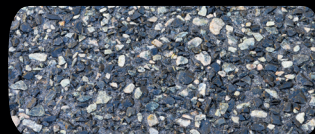

Exposed Mixes

CHARCOAL 14MM

CHECKERBOARD 14MM

CLASSIC ROSE 14MM

GUILDFORD 7MM

JURIEEN 14MM

KARIJINI 14MM

NIGHT SKY 14MM

OYSTER CREME 14MM

PENINSULAR 14MM

SALT & PEPPER 7 MM

SOUTHERN RIVER 7MM

STIRLING 7MM

Honed Mixes

CHARCOAL 14MM

CHECKERBOARD 14MM