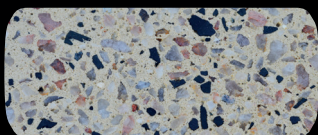

JURIEEN 14MM