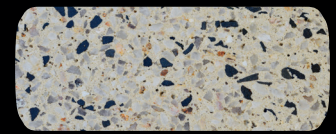

GUILDFORD 7MM