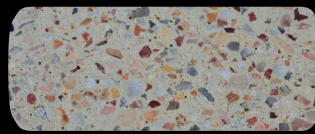

Exposed Mixes

CHARCOAL 14MM

CHECKERBOARD 14MM

CLASSIC ROSE 14MM

GUILDFORD 7MM

JURIEEN 14MM

KARIJINI 14MM

NIGHT SKY 14MM

OYSTER CREME 14MM

PENINSULAR 14MM

SALT & PEPPER 7 MM

SOUTHERN RIVER 7MM

STIRLING 7MM

Honed Mixes

CHARCOAL 14MM

CHECKERBOARD 14MM