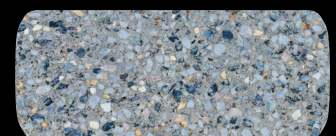

STIRLING 7MM

* Pictures are for illustration purposes only - Concrete is a natural product, so texture and colour variations may occur due to its contents.

To find out more, contact our sales team by phone, email or visit us online.

Chris **0430 788 150** Mark **0417 998 919** Email **INFO@EXCOWA.COM.AU**

Visit us at EXCOWA Concrete Display - 87 Lindsay Street, Perth (off Brisbane St)

📍 WWW.EXPOSEDCONCRETEWA.COM.AU 📍 WWW.HONEDCONCRETE.NET.AU