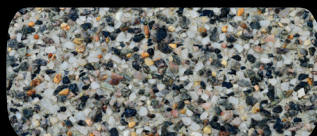

Exposed Mixes

CHARCOAL 14MM

CHECKERBOARD 14MM

CLASSIC ROSE 14MM

GUILDFORD 7MM

JURIEEN 14MM

KARIJINI 14MM

NIGHT SKY 14MM

OYSTER CREME 14MM

PENINSULAR 14MM

SALT & PEPPER 7 MM

SOUTHERN RIVER 7MM

STIRLING 7MM

Honed Mixes

CHARCOAL 14MM

CHECKERBOARD 14MM