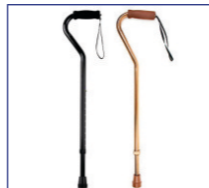

Aspire Vouge
Carbon Fiber Rollator

Trust Outdoor Rollator

Trust Indoor Rollator

Aspire Indoor Rollator

WALKING FRAMES

Folding Walking Frame with Seat

British Walking Frame

Deluxe Walking Frame

EZ Fold N Go Walker

WALKING STICKS

Crook Handle Aluminium Walking Stick

Swan Neck Walking Stick with Strap

Walking Stick T Handle Soft Grip

Quad Small Base Walking Stick

Quad Large Base Walking Stick

Crook Quad Base Walking Stick with 2 Handles