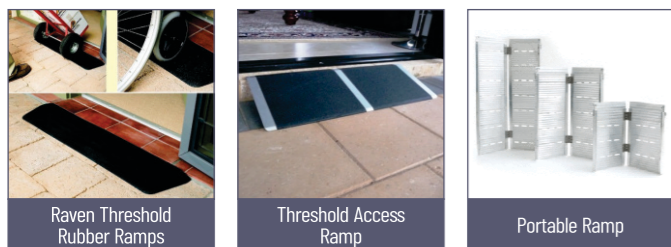

RAILS

Satin Stainless Steel Grab Rail

Stainless Steel Grab Rail with Single Hole

90 Degrees Bend Toilet Grabrail

Portable Suction Grab Rails / Bars

RAMPS (Aluminium & Rubber)

Raven Threshold Rubber Ramps

Threshold Access Ramp