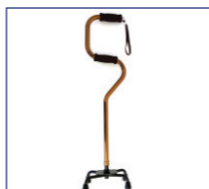

EZ Fold N Go Walker

WALKING STICKS

Crook Handle Aluminium Walking Stick

Swan Neck Walking Stick with Strap

Walking Stick T Handle Soft Grip

Quad Small Base Walking Stick

Quad Large Base Walking Stick

Crook Quad Base Walking Stick with 2 Handles