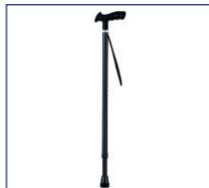

EZ Fold N Go Walker

WALKING STICKS

Crook Handle Aluminium Walking Stick

Swan Neck Walking Stick with Strap

Walking Stick T Handle Soft Grip

Quad Small Base Walking Stick

Quad Large Base Walking Stick

Crook Quad Base Walking Stick with 2 Handles