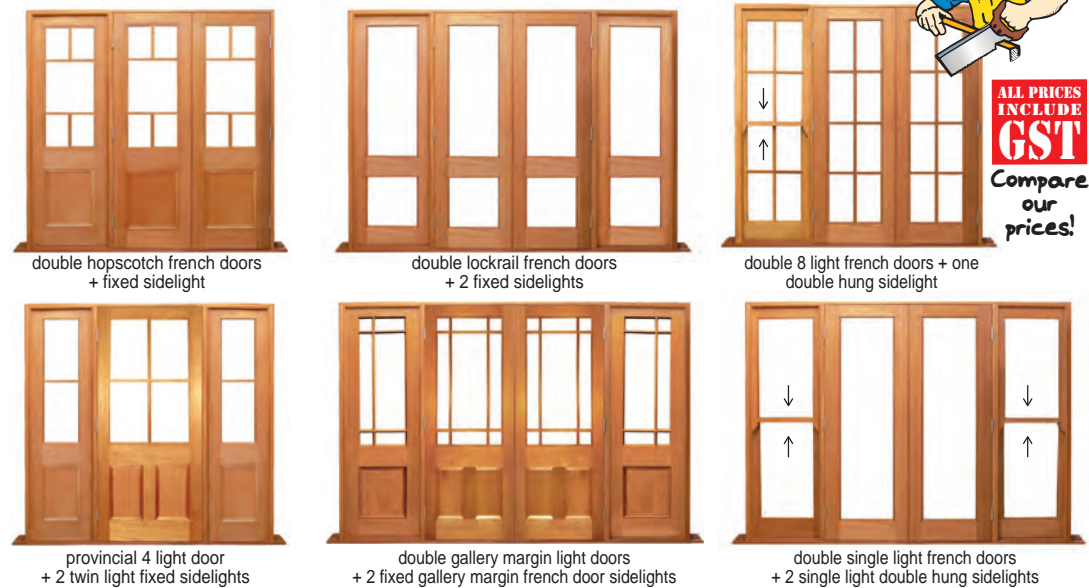

some examples of our stock combination units

Combos are the traditional cost effective way to get light & ventilation into your home

ALL PRICES INCLUDE GST

Compare our prices!

for more information on combo, bifold & slider options refer to FAQ 7 on our website www.woodworkers.com.au
Prices subject to alteration and availability during currency of this publication. All prices include GST.