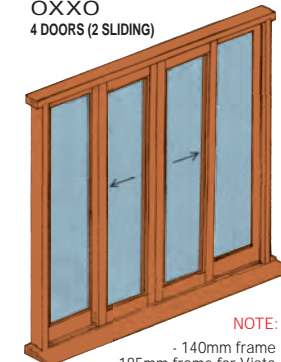

\$5165

STEALSHIELD
SCREENS
TO OUTSIDE

XXO
3 DOORS (2 SLIDING)

NOTE:
- 185mm frame
- 240mm frame for Vista

OXOX
4 DOORS (2 SLIDING)

NOTE:
- 140mm frame
- 185mm frame for Vista

FACTORY WHITE PREPRIMING NOT AVAILABLE FOR
VISTA, DOUBLE GLAZED AND STEALSHIELDS DOORS