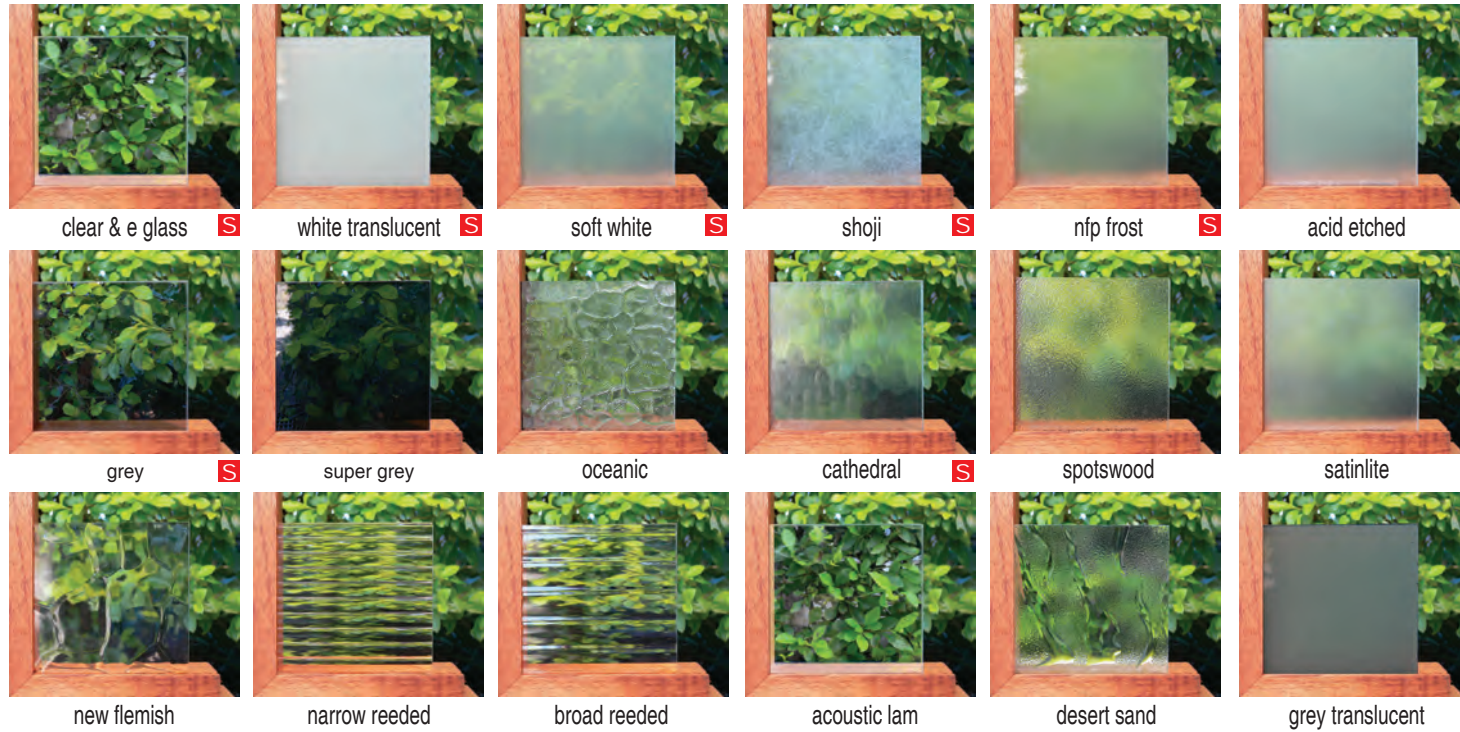

AVAILABLE AS SAFETY GLASS SUITABLE FOR DOOR GLAZING