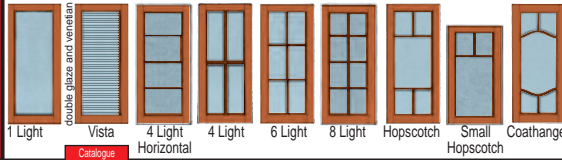

we custom make to any size of course, but if you use our stock sizes you'll save time + money.

X - sliding	O - Fixed	2 SASHES (1 SLIDING)											140mm frame - vista 160mm frame		
		Height x Width	Type	1 Light	Vista	4 Light Horizontal	4 Light	6 Light	8 Light	Hopscotch	Small Hopscotch	Coathanger	Extra for priming	Extra for protection screens	Extra for fixed insect screens
XO		580 x 1083	xo	$1018	N/A	N/A	N/A	N/A	N/A	N/A	N/A	N/A	$77	$255	$116
		530 x 1683	xo	$1213	N/A	N/A	N/A	N/A	N/A	N/A	N/A	N/A	$91	$352	$142
		980 x 863	xo	$1062	N/A	N/A	$1088	N/A	N/A	N/A	$1144	N/A	$80	$328	$151
		980 x 1163	xo	$1244	N/A	N/A	$1302	N/A	N/A	N/A	$1354	N/A	$94	$381	$179
		1180 x 863	xo	$1119	$1276	$1148	$1148	$1191	$1191	$1191	N/A	$1262	$84	$380	$160
		1180 x 963	xo	$1169	N/A	N/A	N/A	N/A	N/A	N/A	N/A	N/A	$88	$380	$172
		1180 x 1163	xo	$1242	$1411	$1267	$1267	$1301	$1301	$1301	N/A	$1365	$94	$445	$191
		1180 x 1503	xo	$1399	N/A	N/A	N/A	N/A	N/A	N/A	N/A	N/A	$105	$574	$223
		1180 x 1803	xo	$1526	N/A	N/A	N/A	N/A	N/A	N/A	N/A	N/A	$115	$703	$252
		1480 x 1493	xo	$1447	N/A	N/A	N/A	N/A	N/A	N/A	N/A	N/A	$109	$701	$250

OXO	3 SASHES (1 SLIDING)											140mm frame - vista 160mm frame		
	Height x Width	Type	1 Light	Vista	4 Light Horizontal	4 Light	6 Light	8 Light	Hopscotch	Small Hopscotch	Coathanger	Extra for priming	Extra for protection screens	Extra for fixed insect screens
OXO	580 x 1615	oxo	$1323	N/A	N/A	N/A	N/A	N/A	N/A	N/A	N/A	$100	$255	$116
	530 x 2515	oxo	$1625	N/A	N/A	N/A	N/A	N/A	N/A	N/A	N/A	$122	$352	$142
	980 x 1285	oxo	$1357	N/A	N/A	$1394	N/A	N/A	N/A	$1459	N/A	$102	$328	$151
	980 x 1735	oxo	$1629	N/A	N/A	$1716	N/A	N/A	N/A	$1794	N/A	$123	$381	$179
	1180 x 1285	oxo	$1421	$1704	$1464	$1464	$1530	$1530	$1530	N/A	$1638	$107	$380	$160
	1180 x 1435	oxo	$1498	N/A	N/A	N/A	N/A	N/A	N/A	N/A	N/A	$113	$380	$172
	1180 x 1735	oxo	$1609	$1906	$1645	$1645	$1696	$1696	$1696	N/A	$1793	$121	$445	$191
	1180 x 2245	oxo	$1841	N/A	N/A	N/A	N/A	N/A	N/A	N/A	N/A	$139	$574	$223
	1180 x 2695	oxo	$2047	N/A	N/A	N/A	N/A	N/A	N/A	N/A	N/A	$154	$703	$252
	1480 x 2225	oxo	$1889	N/A	N/A	N/A	N/A	N/A	N/A	N/A	N/A	$142	$701	$250

XXO	3 SASHES (2 SLIDING)											185mm frame - vista 220mm frame		
	Height x Width	Type	1 Light	Vista	4 Light Horizontal	4 Light	6 Light	8 Light	Hopscotch	Small Hopscotch	Coathanger	Extra for priming	Extra for protection screens	Extra for fixed insect screens
XXO	580 x 1570	xxo	$2004	N/A	N/A	N/A	N/A	N/A	N/A	N/A	N/A	$151	$416	$164
	530 x 2470	xxo	$2488	N/A	N/A	N/A	N/A	N/A	N/A	N/A	N/A	$187	$657	$222
	980 x 1240	xxo	$1989	N/A	N/A	$2013	N/A	N/A	N/A	$2093	N/A	$150	$544	$222
	980 x 1690	xxo	$2344	N/A	N/A	$2417	N/A	N/A	N/A	$2515	N/A	$176	$652	$278
	1180 x 1240	xxo	$2060	$2387	$2103	$2103	$2170	$2170	$2170	N/A	$2276	$155	$638	$237
	1180 x 1390	xxo	$2166	N/A	N/A	N/A	N/A	N/A	N/A	N/A	N/A	$163	$703	$251
	1180 x 1690	xxo	$2334	$2699	$2374	$2374	$2426	$2426	$2426	N/A	$2522	$176	$832	$299
	1180 x 2200	xxo	$2677	N/A	N/A	N/A	N/A	N/A	N/A	N/A	N/A	$201	$1027	$367
	1180 x 2650	xxo	$2969	N/A	N/A	N/A	N/A	N/A	N/A	N/A	N/A	$223	$1243	$432
	1480 x 2180	xxo	$2735	N/A	N/A	N/A	N/A	N/A	N/A	N/A	N/A	$206	$1267	$427