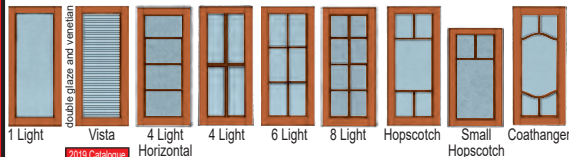

woodworkers porthole + sliding windows

woodworkers sliding windows

STOCK SASHES

We custom make to any size of course, but if you use our stock sizes you'll save time + money.

X - sliding O - Fixed **2 SASHES (1 SLIDING)** **140mm frame - vista 160mm frame**

XO

ALL PRICES INCLUDE GST

Height x Width	Type	1 Light	Vista	4 Light Horizontal	4 Light	6 Light	8 Light	Hopscotch	Small Hopscotch	Coathanger	Extra for priming	Extra for protection screens	Extra for fixed insect screens
580 x 1083	xo	$856	N/A	N/A	N/A	N/A	N/A	N/A	N/A	N/A	$61	$215	$100
530 x 1683	xo	$1022	N/A	N/A	N/A	N/A	N/A	N/A	N/A	N/A	$76	$294	$122
980 x 863	xo	$895	N/A	N/A	$917	N/A	N/A	N/A	N/A	$967	$64	$296	$130
980 x 1163	xo	$1002	N/A	N/A	$1010	N/A	N/A	N/A	N/A	$1045	$74	$340	$154
1180 x 863	xo	$944	$1141	$969	$969	$1006	$1006	$1006	N/A	$1069	$69	$350	$138
1180 x 959	xo	$985	N/A	N/A	N/A	N/A	N/A	N/A	N/A	N/A	$72	$371	$148
1180 x 1163	xo	$1049	$1262	$1068	$1068	$1101	$1101	$1101	N/A	$1154	$78	$401	$164
1180 x 1499	xo	$1183	N/A	N/A	N/A	N/A	N/A	N/A	N/A	N/A	$90	$508	$192
1180 x 1799	xo	$1290	N/A	N/A	N/A	N/A	N/A	N/A	N/A	N/A	$101	$612	$218

OXO **3 SASHES (1 SLIDING)** **140mm frame - vista 160mm frame**

Height x Width	Type	1 Light	Vista	4 Light Horizontal	4 Light	6 Light	8 Light	Hopscotch	Small Hopscotch	Coathanger	Extra for priming	Extra for protection screens	Extra for fixed insect screens
580 x 1615	oxo	$1118	N/A	N/A	N/A	N/A	N/A	N/A	N/A	N/A	$85	$215	$100
530 x 2515	oxo	$1373	N/A	N/A	N/A	N/A	N/A	N/A	N/A	N/A	$108	$294	$122
980 x 1285	oxo	$1148	N/A	N/A	$1179	N/A	N/A	N/A	N/A	$1239	$87	$296	$130
980 x 1735	oxo	$1309	N/A	N/A	$1318	N/A	N/A	N/A	N/A	$1372	$102	$340	$154
1180 x 1285	oxo	$1204	$1537	$1240	$1240	$1297	$1297	$1297	N/A	$1393	$92	$350	$138
1180 x 1429	oxo	$1266	N/A	N/A	N/A	N/A	N/A	N/A	N/A	N/A	$98	$371	$148
1180 x 1735	oxo	$1362	$1718	$1392	$1392	$1439	$1439	$1439	N/A	$1522	$107	$401	$164
1180 x 2239	oxo	$1560	N/A	N/A	N/A	N/A	N/A	N/A	N/A	N/A	$125	$508	$192
1180 x 2689	oxo	$1735	N/A	N/A	N/A	N/A	N/A	N/A	N/A	N/A	$141	$612	$218

XXO **3 SASHES (2 SLIDING)** **185mm frame - vista 220mm frame**

Height x Width	Type	1 Light	Vista	4 Light Horizontal	4 Light	6 Light	8 Light	Hopscotch	Small Hopscotch	Coathanger	Extra for priming	Extra for protection screens	Extra for fixed insect screens
580 x 1570	xxo	$1680	N/A	N/A	N/A	N/A	N/A	N/A	N/A	N/A	$118	$348	$141
530 x 2470	xxo	$2089	N/A	N/A	N/A	N/A	N/A	N/A	N/A	N/A	$155	$511	$191
980 x 1240	xxo	$1668	N/A	N/A	$1689	N/A	N/A	N/A	N/A	$1761	$116	$470	$191
980 x 1690	xxo	$1901	N/A	N/A	$1897	N/A	N/A	N/A	N/A	$1968	$138	$603	$240
1180 x 1240	xxo	$1732	$2072	$1767	$1767	$1825	$1825	$1825	N/A	$1919	$122	$559	$204
1180 x 1384	xxo	$1818	N/A	N/A	N/A	N/A	N/A	N/A	N/A	N/A	$130	$599	$217
1180 x 1690	xxo	$1962	$2344	$1995	$1995	$2043	$2043	$2043	N/A	$2125	$143	$717	$258
1180 x 2194	xxo	$2253	N/A	N/A	N/A	N/A	N/A	N/A	N/A	N/A	$169	$809	$317
1180 x 2644	xxo	$2500	N/A	N/A	N/A	N/A	N/A	N/A	N/A	N/A	$192	$935	$373